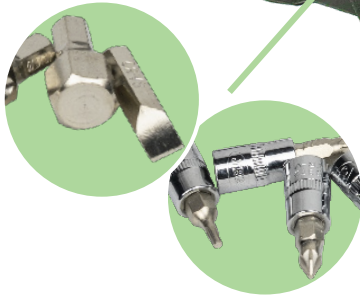

STECKSCHLÜSSEL-SET 12-KANT NÜSSE 113-Teile

VERCHROMT

706

3

108

Material: CR-V

STAHL
S2

113
TLG

CrV

54047

ERSATZTEILE
VERFÜGBAR

ENTHALTEN

	1/2"	x17	10, 11, 12, 13, 14, 15, 16, 17, 18, 19, 20, 21, 22, 24, 27, 30, 32mm
	1/4"	x13	4, 4.5, 5, 5.5, 6, 7, 8, 9, 10, 11, 12, 13, 14mm
	1/2"	x5	14, 15, 17, 19, 22mm
	1/4"	x8	6, 7, 8, 9, 10, 11, 12, 13mm
	1/2"	x8	E10, E11, E12, E14, E16, E18, E20, E24
	1/4"	x5	E4, E5, E6, E7, E8
		x2	1/2" - 1/4"
	1/2"	x2	125, 250mm
	1/4"	x2	50, 100mm

	x2	1/2" - 1/4"	
	1/2"	x1	übergangsstück 3/8"(H) x 1/2"M
	1/2"	x1	8mm
	x5	7, 8, 10, 12, 14mm	
	x3	SL8, SL10, SL12	
	x2	PH3, PH4	
	8mm	x2	PZ3, PZ4
	x5	T40, T45, T50, T55, T60	
	x5	5, 6, 8, 10, 12mm	

	1/2"	x2	16, 21mm
	x3	1.5, 2, 2.5mm	
	x1	1/4"	
	x1	1/4"	
	x2	PH1, PH2	
	x2	PZ1, PZ2	
	1/4"	x4	3, 4, 5, 6mm
	x3	SL4, SL5.5, SL6.5	
	x8	T8, T10, T15, T20, T25, T27, T30	