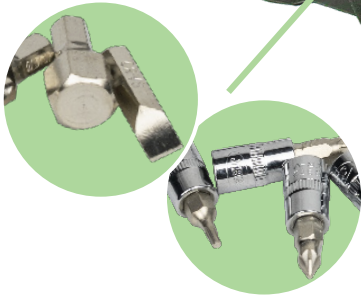

MALETÍN DE HERRAMIENTAS DE 113 PIEZAS
CON VASOS DE 12 CANTOS

CROMADO

706

3

108

Material: **CR-V**

113
PCS

CrV

ACERO
S2

54047

DESPIECE
DISPONIBLE

CONTIENE

	1/2"	x17	10, 11, 12, 13, 14, 15, 16, 17, 18, 19, 20, 21, 22, 24, 27, 30, 32mm
	1/4"	x13	4, 4.5, 5, 5.5, 6, 7, 8, 9, 10, 11, 12, 13, 14mm
	1/2"	x5	14, 15, 17, 19, 22mm
	1/4"	x8	6, 7, 8, 9, 10, 11, 12, 13mm
	1/2"	x8	E10, E11, E12, E14, E16, E18, E20, E24
	1/4"	x5	E4, E5, E6, E7, E8
	1/2"	x2	125, 250mm
	1/4"	x2	50, 100mm

	x2	1/2" - 1/4"
	1/2"	x1 adaptador 3/8"(H) - 1/2"(M)
	1/2"	x1 8mm
	x5	7, 8, 10, 12, 14mm
	x3	SL8, SL10, SL12
	8mm	x2 PH3, PH4
	x2	PZ3, PZ4
	x5	T40, T45, T50, T55, T60
	x5	5, 6, 8, 10, 12mm

	1/2"	x2	16, 21mm
	x3	1.5, 2, 2.5mm	
	x1	1/4"	
	x1	1/4"	
	x2	PH1, PH2	
	x2	PZ1, PZ2	
	1/4"	x4	3, 4, 5, 6mm
	x3	SL4, SL5.5, SL6.5	
	x8	T8, T10, T15, T20, T25, T27, T30	