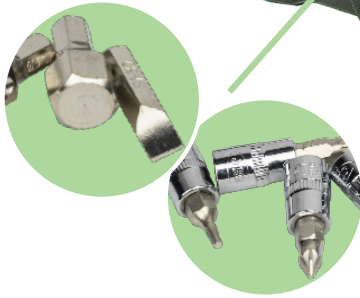

## CAIXA DE FERRAMENTAS DE 113 PEÇAS 12 FACES XZN

CROMADO

706

3

108

Material: CR-V

AÇO  
S2113  
PCS

CrV

### CONTÉM

	1/2"	x17	10, 11, 12, 13, 14, 15, 16, 17, 18, 19, 20, 21, 22, 24, 27, 30, 32mm
	1/4"	x13	4, 4.5, 5, 5.5, 6, 7, 8, 9, 10, 11, 12, 13, 14mm
	1/2"	x5	14, 15, 17, 19, 22mm
	1/4"	x8	6, 7, 8, 9, 10, 11, 12, 13mm
	1/2"	x8	E10, E11, E12, E14, E16, E18, E20, E24
	1/4"	x5	E4, E5, E6, E7, E8
	1/2" - 1/4"	x2	
	1/2"	x2	125, 250mm
	1/4"	x2	50, 100mm