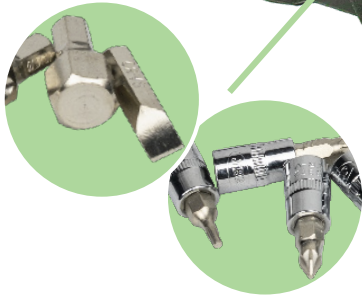

TRUSĂ DE TUBULARE 12 FEȚE
CU 113 PIESE

CROMAT

706

3

108

Material: CR-V

113
PCS

CrV

OTEL
S2

54047

PIESE
DISPONIBILE

INCLUDE

	1/2"	x17	10, 11, 12, 13, 14, 15, 16, 17, 18, 19, 20, 21, 22, 24, 27, 30, 32mm
	1/4"	x13	4, 4.5, 5, 5.5, 6, 7, 8, 9, 10, 11, 12, 13, 14mm
	1/2"	x5	14, 15, 17, 19, 22mm
	1/4"	x8	6, 7, 8, 9, 10, 11, 12, 13mm
	1/2"	x8	E10, E11, E12, E14, E16, E18, E20, E24
	1/4"	x5	E4, E5, E6, E7, E8
	12	x2	1/2" - 1/4"
	1/2"	x2	125, 250mm
	1/4"	x2	50, 100mm

	x2	1/2" - 1/4"
	1/2"	x1 adaptor 3/8" (H) - 1/2" (M)
	1/2"	x1 8mm
	x5	7, 8, 10, 12, 14mm
	x3	SL8, SL10, SL12
	x2	PH3, PH4
	8mm	x2 PZ3, PZ4
	x5	T40, T45, T50, T55, T60
	x5	5, 6, 8, 10, 12mm

	1/2"	x2	16, 21mm
	x3	1.5, 2, 2.5mm	
	x1	1/4"	
	x1	1/4"	
	x2	PH1, PH2	
	x2	PZ1, PZ2	
	1/4"	x4	3, 4, 5, 6mm
	x3	SL4, SL5.5, SL6.5	
	x8	T8, T10, T15, T20, T25, T27, T30	