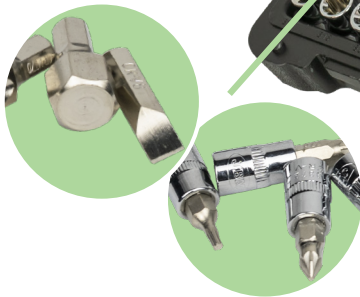

STECKSCHLÜSSEL-SET 6-KANT NÜSSE 108-Teile

VERCHROMT

7	3	108

Material: CR-V

108
TLG

CrV

STAHL
S2

54048

ERSATZTEILE
VERFÜGBAR

ENTHALTEN

	1/2"	x17	10, 11, 12, 13, 14, 15, 16, 17, 18, 19, 20, 21, 22, 24, 27, 30, 32mm
	1/4"	x13	4, 4.5, 5, 5.5, 6, 7, 8, 9, 10, 11, 12, 13, 14mm
	1/2"	x5	14, 15, 17, 19, 22mm
	1/4"	x8	6, 7, 8, 9, 10, 11, 12, 13mm
	1/2"	x8	E10, E11, E12, E14, E16, E18, E20, E24
	1/4"	x5	E4, E5, E6, E7, E8
		x2	1/2" - 1/4"
	1/2"	x2	125, 250mm
	1/4"	x2	50, 100mm
		x2	1/2" - 1/4"
	1/2"	x1	übergangsstück 3/8"(H) x 1/2"M

	1/2"	x2	16, 21mm
	1/2"	x1	8mm
		x3	1.5, 2, 2.5mm
		x1	1/4"
		x1	1/4"
		x2	PH3, PH4
		x2	PZ3, PZ4
	8mm	x5	7, 8, 10, 12, 14mm
		x3	SL8, SL10, SL12
		x5	T40, T45, T50, T55, T60

		x2	PH1, PH2
		x2	PZ1, PZ2
	1/4"	x4	3, 4, 5, 6mm
		x3	SL4, SL5.5, SL6.5
		x8	T8, T10, T15, T20, T25, T27, T30