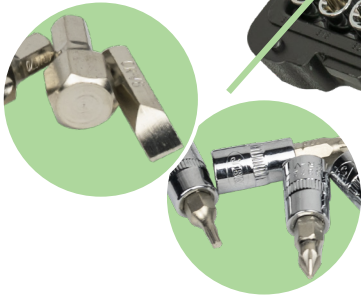

108 PIECE TOOL CASE
HEXAGONAL SOCKETS

CHROME
FINISH

7	3	108

Material: CR-V

108
PCS

CrV

STEEL
S2

54048

SPARE
PARTS
AVAILABLE

CONTAIN

	1/2"	x17	10, 11, 12, 13, 14, 15, 16, 17, 18, 19, 20, 21, 22, 24, 27, 30, 32mm
	1/4"	x13	4, 4.5, 5, 5.5, 6, 7, 8, 9, 10, 11, 12, 13, 14mm
	1/2"	x5	14, 15, 17, 19, 22mm
	1/4"	x8	6, 7, 8, 9, 10, 11, 12, 13mm
	1/2"	x8	E10, E11, E12, E14, E16, E18, E20, E24
	1/4"	x5	E4, E5, E6, E7, E8
		x2	1/2" - 1/4"
	1/2"	x2	125, 250mm
	1/4"	x2	50, 100mm
		x2	1/2" - 1/4"
	1/2"	x1	adapter 3/8" (H) - 1/2" (M)

	1/2"	x2	16, 21mm
	1/2"	x1	8mm
		x3	1.5, 2, 2.5mm
		x1	1/4"
		x1	1/4"
		x2	PH3, PH4
		x2	PZ3, PZ4
	8mm	x5	7, 8, 10, 12, 14mm
		x3	SL8, SL10, SL12
		x5	T40, T45, T50, T55, T60

		x2	PH1, PH2
		x2	PZ1, PZ2
	1/4"	x4	3, 4, 5, 6mm
		x3	SL4, SL5.5, SL6.5
		x8	T8, T10, T15, T20, T25, T27, T30