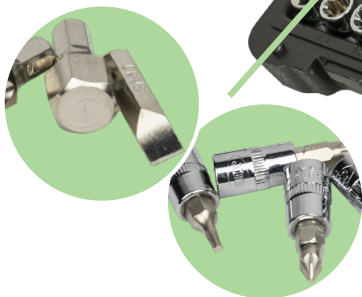

54048

FICHA TÉCNICA

MALETÍN DE HERRAMIENTAS DE 108 PIEZAS CON VASOS HEXAGONALES

CROMADO

7 Kg 3 108

Material: CR-V

108 PCS

CrV

ACERO S2

54048

DESPIECE DISPONIBLE

CONTIENE

	1/2" x17	10, 11, 12, 13, 14, 15, 16, 17, 18, 19, 20, 21, 22, 24, 27, 30, 32mm
	1/4" x13	4, 4.5, 5, 5.5, 6, 7, 8, 9, 10, 11, 12, 13, 14mm
	1/2" x5	14, 15, 17, 19, 22mm
	1/4" x8	6, 7, 8, 9, 10, 11, 12, 13mm
	1/2" x8	E10, E11, E12, E14, E16, E18, E20, E24
	1/4" x5	E4, E5, E6, E7, E8
	72 x2	1/2" - 1/4"
	1/2" x2	125, 250mm
	1/4" x2	50, 100mm
	x2	1/2" - 1/4"
	1/2" x1	adaptador 3/8" (H) - 1/2" (M)

	1/2" x2	16, 21mm
	1/2" x1	8mm
	x3	1.5, 2, 2.5mm
	x1	1/4"
	x1	1/4"
	x2	PH3, PH4
	x2	PZ3, PZ4
	8mm x5	7, 8, 10, 12, 14mm
	x3	SL8, SL10, SL12
	x5	T40, T45, T50, T55, T60

	x2	PH1, PH2
	x2	PZ1, PZ2
	1/4" x4	3, 4, 5, 6mm
	x3	SL4, SL5.5, SL6.5
	x8	T8, T10, T15, T20, T25, T27, T30