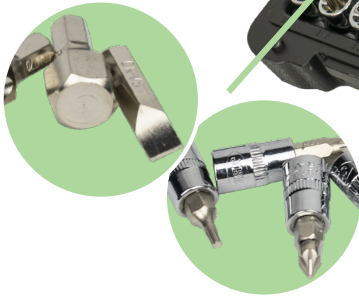

COFFRET DE DOUILLES
108 PIÈCES 6 PANS

CHROMÉ

7	3	108
Kg		

Matière: CR-V

108
PCS

CrV

ACIER
S2

54048

PIÈCES DE
RECHANGE
DISPONIBLES

CONTIENT

	1/2"	x17	10, 11, 12, 13, 14, 15, 16, 17, 18, 19, 20, 21, 22, 24, 27, 30, 32mm
	1/4"	x13	4, 4.5, 5, 5.5, 6, 7, 8, 9, 10, 11, 12, 13, 14mm
	1/2"	x5	14, 15, 17, 19, 22mm
	1/4"	x8	6, 7, 8, 9, 10, 11, 12, 13mm
	1/2"	x8	E10, E11, E12, E14, E16, E18, E20, E24
	1/4"	x5	E4, E5, E6, E7, E8
		x2	1/2" - 1/4"
	1/2"	x2	125, 250mm
	1/4"	x2	50, 100mm
		x2	1/2" - 1/4"
	1/2"	x1	adaptateur 3/8" H x 1/2"M

	1/2"	x2	16, 21mm
	1/2"	x1	8mm
		x3	1.5, 2, 2.5mm
		x1	1/4"
		x1	1/4"
		x2	PH3, PH4
		x2	PZ3, PZ4
	8mm	x5	7, 8, 10, 12, 14mm
		x3	SL8, SL10, SL12
		x5	T40, T45, T50, T55, T60

		x2	PH1, PH2
		x2	PZ1, PZ2
	1/4"	x4	3, 4, 5, 6mm
		x3	SL4, SL5.5, SL6.5
		x8	T8, T10, T15, T20, T25, T27, T30