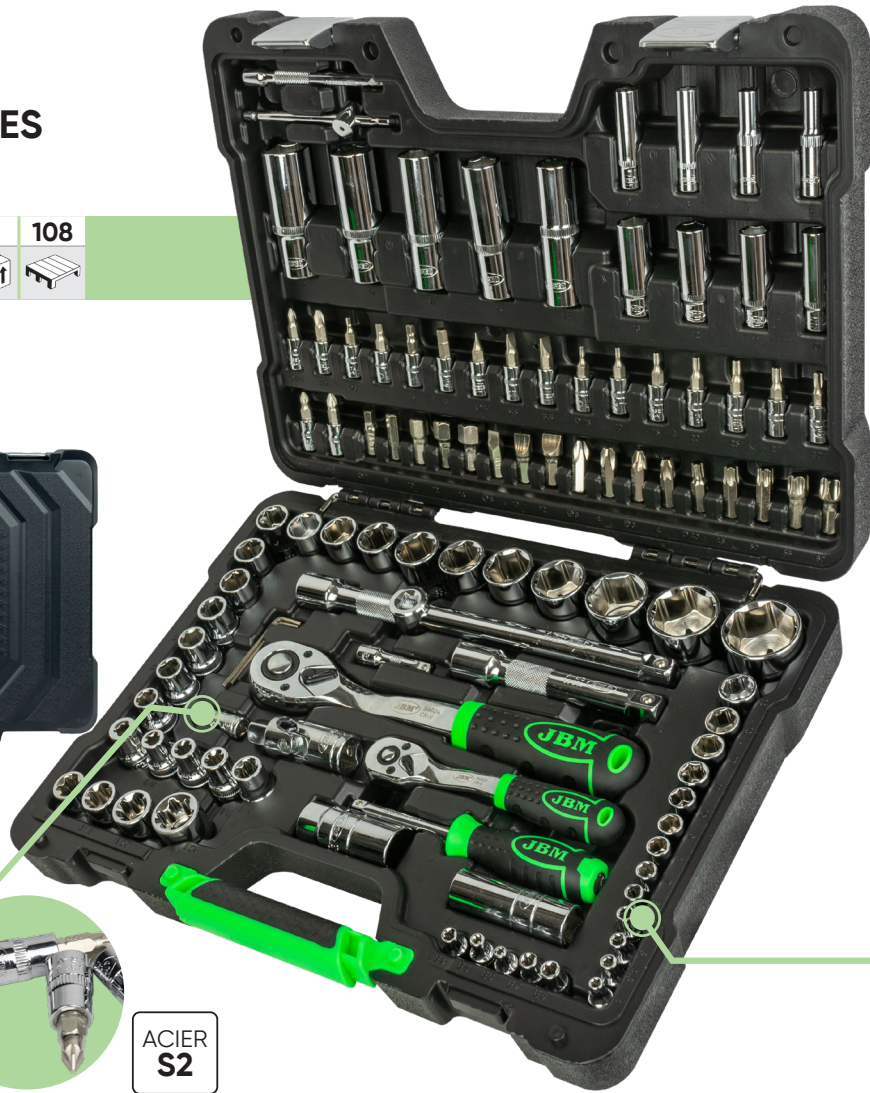

COFFRET DE DOUILLES
108 PIÈCES 6 PANS

CHROMÉ

7	3	108
Kg		

Matière: CR-V

108
PCS

CrV

ACIER
S2

54048

PIÈCES DE
RECHANGE
DISPONIBLES

CONTIENT

	1/2"	x17	10, 11, 12, 13, 14, 15, 16, 17, 18, 19, 20, 21, 22, 24, 27, 30, 32mm
	1/4"	x13	4, 4.5, 5, 5.5, 6, 7, 8, 9, 10, 11, 12, 13, 14mm
	1/2"	x5	14, 15, 17, 19, 22mm
	1/4"	x8	6, 7, 8, 9, 10, 11, 12, 13mm
	1/2"	x8	E10, E11, E12, E14, E16, E18, E20, E24
	1/4"	x5	E4, E5, E6, E7, E8
		x2	1/2" - 1/4"
	1/2"	x2	125, 250mm
	1/4"	x2	50, 100mm
		x2	1/2" - 1/4"
	1/2"	x1	adaptateur 3/8" H x 1/2"M

	1/2"	x2	16, 21mm
	1/2"	x1	8mm
		x3	1.5, 2, 2.5mm
		x1	1/4"
		x1	1/4"
		x2	PH3, PH4
		x2	PZ3, PZ4
	8mm	x5	7, 8, 10, 12, 14mm
		x3	SL8, SL10, SL12
		x5	T40, T45, T50, T55, T60

		x2	PH1, PH2
		x2	PZ1, PZ2
	1/4"	x4	3, 4, 5, 6mm
		x3	SL4, SL5.5, SL6.5
		x8	T8, T10, T15, T20, T25, T27, T30