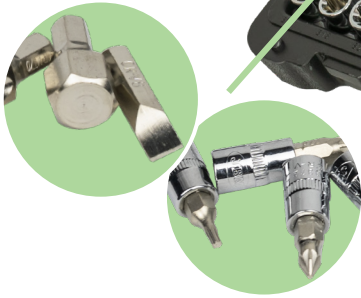

CAIXA DE FERRAMENTAS DE 108 PEÇAS COM CHAVES HEXAGONAIS

CROMADO

7

3

108

Material: CR-V

ACO S2

108 PCS

CrV

54048

DESMANCHA DISPONÍVEL

CONTÉM

	1/2" x17	10, 11, 12, 13, 14, 15, 16, 17, 18, 19, 20, 21, 22, 24, 27, 30, 32mm
	1/4" x13	4, 4.5, 5, 5.5, 6, 7, 8, 9, 10, 11, 12, 13, 14mm
	1/2" x5	14, 15, 17, 19, 22mm
	1/4" x8	6, 7, 8, 9, 10, 11, 12, 13mm
	1/2" x8	E10, E11, E12, E14, E16, E18, E20, E24
	1/4" x5	E4, E5, E6, E7, E8
	x2	1/2" - 1/4"
	1/2" x2	125, 250mm
	1/4" x2	50, 100mm
	x2	1/2" - 1/4"
	1/2" x1	adaptador 3/8" H x 1/2" M

	1/2" x2	16, 21mm
	1/2" x1	8mm
	x3	1.5, 2, 2.5mm
	x1	1/4"
	x1	1/4"
	x2	PH3, PH4
	x2	PZ3, PZ4
	8mm x5	7, 8, 10, 12, 14mm
	x3	SL8, SL10, SL12
	x5	T40, T45, T50, T55, T60

	x2	PH1, PH2
	x2	PZ1, PZ2
	1/4" x4	3, 4, 5, 6mm
	x3	SL4, SL5.5, SL6.5
	x8	T8, T10, T15, T20, T25, T27, T30