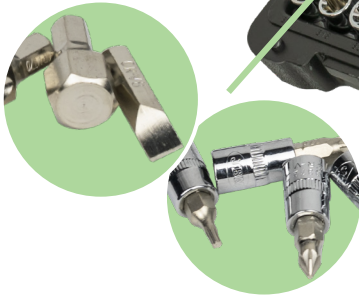

TRUSĂ DE TUBULARE  
HEXAGONALE  
CU 108 PIESE

CROMAT

7	3	108
Kg		

Material: CR-V

108  
PCS

CrV

OTEL  
S2

54048

PIESE  
DISPONIBILE

INCLUDE

	1/2"	x17	10, 11, 12, 13, 14, 15, 16, 17, 18, 19, 20, 21, 22, 24, 27, 30, 32mm
	1/4"	x13	4, 4.5, 5, 5.5, 6, 7, 8, 9, 10, 11, 12, 13, 14mm
	1/2"	x5	14, 15, 17, 19, 22mm
	1/4"	x8	6, 7, 8, 9, 10, 11, 12, 13mm
	1/2"	x8	E10, E11, E12, E14, E16, E18, E20, E24
	1/4"	x5	E4, E5, E6, E7, E8
		x2	1/2" - 1/4"
	1/2"	x2	125, 250mm
	1/4"	x2	50, 100mm
		x2	1/2" - 1/4"
	1/2"	x1	adaptor 3/8" (H) - 1/2" (M)

	1/2"	x2	16, 21mm
	1/2"	x1	8mm
		x3	1.5, 2, 2.5mm
		x1	1/4"
		x1	1/4"
		x2	PH3, PH4
		x2	PZ3, PZ4
	8mm	x5	7, 8, 10, 12, 14mm
		x3	SL8, SL10, SL12
		x5	T40, T45, T50, T55, T60

		x2	PH1, PH2
		x2	PZ1, PZ2
	1/4"	x4	3, 4, 5, 6mm
		x3	SL4, SL5.5, SL6.5
		x8	T8, T10, T15, T20, T25, T27, T30