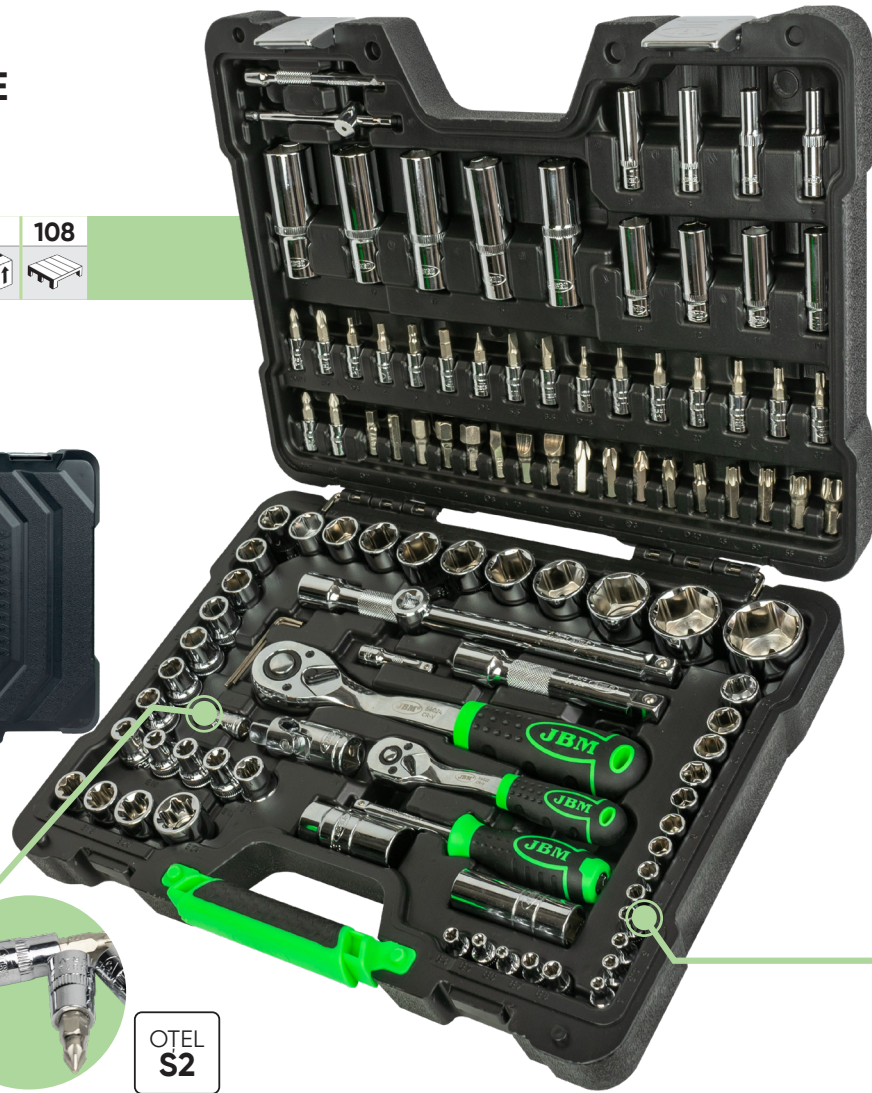

TRUSĂ DE TUBULARE  
HEXAGONALE  
CU 108 PIESE

CROMAT

7	3	108
Kg		

Material: CR-V

108  
PCS

CrV

OTEL  
S2

54048

PIESE  
DISPONIBILE

INCLUDE

	1/2"	x17	10, 11, 12, 13, 14, 15, 16, 17, 18, 19, 20, 21, 22, 24, 27, 30, 32mm
	1/4"	x13	4, 4.5, 5, 5.5, 6, 7, 8, 9, 10, 11, 12, 13, 14mm
	1/2"	x5	14, 15, 17, 19, 22mm
	1/4"	x8	6, 7, 8, 9, 10, 11, 12, 13mm
	1/2"	x8	E10, E11, E12, E14, E16, E18, E20, E24
	1/4"	x5	E4, E5, E6, E7, E8
		x2	1/2" - 1/4"
	1/2"	x2	125, 250mm
	1/4"	x2	50, 100mm
		x2	1/2" - 1/4"
	1/2"	x1	adaptor 3/8" (H) - 1/2" (M)

	1/2"	x2	16, 21mm
	1/2"	x1	8mm
		x3	1.5, 2, 2.5mm
		x1	1/4"
		x1	1/4"
		x2	PH3, PH4
		x2	PZ3, PZ4
	8mm	x5	7, 8, 10, 12, 14mm
		x3	SL8, SL10, SL12
		x5	T40, T45, T50, T55, T60

		x2	PH1, PH2
		x2	PZ1, PZ2
	1/4"	x4	3, 4, 5, 6mm
		x3	SL4, SL5.5, SL6.5
		x8	T8, T10, T15, T20, T25, T27, T30