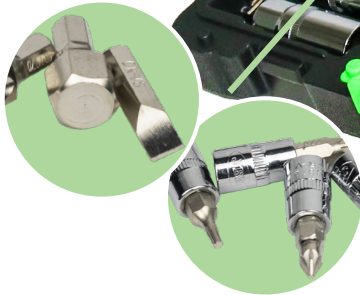

**STECKSCHLÜSSEL-SET
6-KANT NÜSSE**
94-TEILE

VERCHROMT

6,47

Kg

3

108

Material: CR-V

94
TLG

CrV

STAHL
S2

54049

ERSATZTEILE
VERFÜGBAR

ENTHALTEN

	1/2" x18	10, 11, 12, 13, 14, 15, 16, 17, 18, 19, 20, 21, 22, 23, 24, 27, 30, 32mm
	1/4" x13	4, 4.5, 5, 5.5, 6, 7, 8, 9, 10, 11, 12, 13, 14mm
	1/2" x4	14, 15, 17, 19mm
	1/4" x8	6, 7, 8, 9, 10, 11, 12, 13mm
	12 x2	1/2" - 1/4"
	1/2" x2	125, 250mm
	1/4" x2	50, 100mm
	x2	1/2" - 1/4"
	1/2" x1	übergangsstück 3/8"(H) x 1/2"M

	1/2" x1	8mm
	x3	1.5, 2, 2.5mm
	1/2" x2	16, 21mm
	x2	PH3, PH4
	x2	PZ3, PZ4
	8mm x4	8, 10, 12, 14mm
	x3	SL8, SL10, SL12
	x4	T40, T45, T50, T55
	8mm x1	1/4"

	x1	1/4"
	x1	1/4"
	x1	1/4"
	x2	PH1, PH2
	x2	PZ1, PZ2
	1/4" x4	3, 4, 5, 6mm
	x3	SL4, SL5.5, SL7
	x6	T8, T10, T15, T20, T25, T30