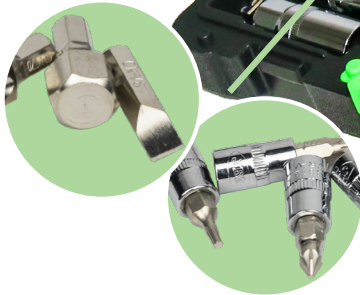

94 PIECE TOOL CASE
HEXAGONAL SOCKETS

CHROME FINISH

6,47

3

108

Material: **CR-V**

94
PCS

CrV

STEEL
S2

54049

SPARE PARTS
AVAILABLE

CONTAIN

	1/2" x18	10, 11, 12, 13, 14, 15, 16, 17, 18, 19, 20, 21, 22, 23, 24, 27, 30, 32mm
	1/4" x13	4, 4.5, 5, 5.5, 6, 7, 8, 9, 10, 11, 12, 13, 14mm
	1/2" x4	14, 15, 17, 19mm
	1/4" x8	6, 7, 8, 9, 10, 11, 12, 13mm
	12 x2	1/2" - 1/4"
	1/2" x2	125, 250mm
	1/4" x2	50, 100mm
	x2	1/2" - 1/4"
	1/2" x1	adapter 3/8" (H) - 1/2" (M)

	1/2" x1	8mm
	x3	1.5, 2, 2.5mm
	1/2" x2	16, 21mm
	x2	PH3, PH4
	x2	PZ3, PZ4
	8mm x4	8, 10, 12, 14mm
	x3	SL8, SL10, SL12
	x4	T40, T45, T50, T55
	8mm x1	1/4"

	x1	1/4"
	x1	1/4"
	x1	1/4"
	x2	PH1, PH2
	x2	PZ1, PZ2
	1/4" x4	3, 4, 5, 6mm
	x3	SL4, SL5.5, SL7
	x6	T8, T10, T15, T20, T25, T30