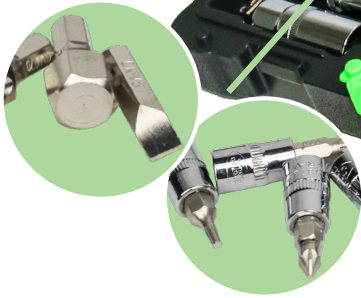

54049

FICHA TÉCNICA

MALETÍN DE HERRAMIENTAS DE 94 PIEZAS CON VASOS HEXAGONALES

CROMADO

6,47

3

108

Material: CR-V

94 PCS

CrV

ACERO S2

54049

DESPIECE DISPONIBLE

CONTIENE

	1/2" x18	10, 11, 12, 13, 14, 15, 16, 17, 18, 19, 20, 21, 22, 23, 24, 27, 30, 32mm
	1/4" x13	4, 4.5, 5, 5.5, 6, 7, 8, 9, 10, 11, 12, 13, 14mm
	1/2" x4	14, 15, 17, 19mm
	1/4" x8	6, 7, 8, 9, 10, 11, 12, 13mm
	12	x2 1/2" - 1/4"
	1/2"	x2 125, 250mm
	1/4"	x2 50, 100mm
		x2 1/2" - 1/4"
	1/2"	x1 adaptador 3/8" (H) - 1/2" (M)

	1/2" x1	8mm
	x3	1.5, 2, 2.5mm
	1/2" x2	16, 21mm
	x2	PH3, PH4
	x2	PZ3, PZ4
	8mm x4	8, 10, 12, 14mm
	x3	SL8, SL10, SL12
	x4	T40, T45, T50, T55
	8mm x1	1/4"

	x1	1/4"
	x1	1/4"
	x1	1/4"
	x2	PH1, PH2
	x2	PZ1, PZ2
	1/4" x4	3, 4, 5, 6mm
	x3	SL4, SL5.5, SL7
	x6	T8, T10, T15, T20, T25, T30