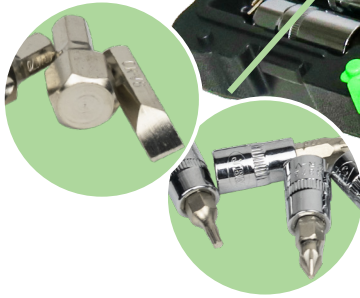

COFFRET DE DOUILLES
94 PIÈCES 6 PANS

CHROMÉ

6,47	3	108

Matière: CR-V

94
PCS

CrV

ACIER
S2

54049

PIÈCES DE
RECHANGE
DISPONIBLES

CONTIENT

	1/2" x18	10, 11, 12, 13, 14, 15, 16, 17, 18, 19, 20, 21, 22, 23, 24, 27, 30, 32mm
	1/4" x13	4, 4.5, 5, 5.5, 6, 7, 8, 9, 10, 11, 12, 13, 14mm
	1/2" x4	14, 15, 17, 19mm
	1/4" x8	6, 7, 8, 9, 10, 11, 12, 13mm
	x2	1/2" - 1/4"
	1/2" x2	125, 250mm
	1/4" x2	50, 100mm
	x2	1/2" - 1/4"
	1/2" x1	adaptateur 3/8" H x 1/2" M

	1/2" x1	8mm
	x3	1.5, 2, 2.5mm
	1/2" x2	16, 21mm
	x2	PH3, PH4
	x2	PZ3, PZ4
	8mm x4	8, 10, 12, 14mm
	x3	SL8, SL10, SL12
	x4	T40, T45, T50, T55
	8mm x1	1/4"

	x1	1/4"
	x1	1/4"
	x1	1/4"
	x2	PH1, PH2
	x2	PZ1, PZ2
	1/4" x4	3, 4, 5, 6mm
	x3	SL4, SL5.5, SL7
	x6	T8, T10, T15, T20, T25, T30