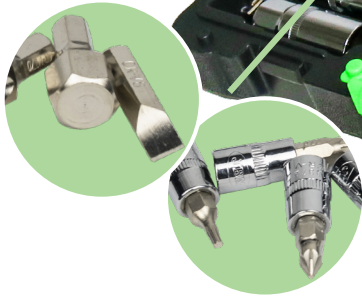

**VALIGETTA PORTAUTENSILI
CON 94 PEZZI
BUSSOLE ESAGONALI**

FINITURA CROMATA	6,47	3	108
	Kg		

Materiale: CR-V

ACCIAIO
S2

94
PCS

CrV

54049

RICAMBI
DISPONIBILI

COMPRESO DA

	1/2" x18	10, 11, 12, 13, 14, 15, 16, 17, 18, 19, 20, 21, 22, 23, 24, 27, 30, 32mm
	1/4" x13	4, 4.5, 5, 5.5, 6, 7, 8, 9, 10, 11, 12, 13, 14mm
	1/2" x4	14, 15, 17, 19mm
	1/4" x8	6, 7, 8, 9, 10, 11, 12, 13mm
	x2	1/2" - 1/4"
	1/2" x2	125, 250mm
	1/4" x2	50, 100mm
	x2	1/2" - 1/4"
	1/2" x1	adattatore 3/8" H x 1/2" M

	1/2" x1	8mm
	x3	1.5, 2, 2.5mm
	1/2" x2	16, 21mm
	x2	PH3, PH4
	x2	PZ3, PZ4
	8mm x4	8, 10, 12, 14mm
	x3	SL8, SL10, SL12
	x4	T40, T45, T50, T55
	8mm x1	1/4"

	x1	1/4"
	x1	1/4"
	x1	1/4"
	x2	PH1, PH2
	x2	PZ1, PZ2
	1/4" x4	3, 4, 5, 6mm
	x3	SL4, SL5.5, SL7
	x6	T8, T10, T15, T20, T25, T30