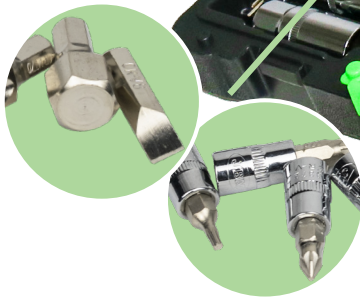

54049

FIȘA DE DATE TEHNICE

JBM

TRUSĂ DE TUBULARE
HEXAGONALE
CU 94 PIESE

CROMAT

6,47

3

108

Material: CR-V

94
PCS

CrV

OTEL
S2

54049

PIESE
DISPONIBILE

INCLUDE

	1/2" x18	10, 11, 12, 13, 14, 15, 16, 17, 18, 19, 20, 21, 22, 23, 24, 27, 30, 32mm
	1/4" x13	4, 4.5, 5, 5.5, 6, 7, 8, 9, 10, 11, 12, 13, 14mm
	1/2" x4	14, 15, 17, 19mm
	1/4" x8	6, 7, 8, 9, 10, 11, 12, 13mm
	12 x2	1/2" - 1/4"
	1/2" x2	125, 250mm
	1/4" x2	50, 100mm
	x2	1/2" - 1/4"
	1/2" x1	adaptor 3/8" (H) - 1/2" (M)

	1/2" x1	8mm
	x3	1.5, 2, 2.5mm
	1/2" x2	16, 21mm
	x2	PH3, PH4
	x2	PZ3, PZ4
	8mm x4	8, 10, 12, 14mm
	x3	SL8, SL10, SL12
	x4	T40, T45, T50, T55
	8mm x1	1/4"

	x1	1/4"
	x1	1/4"
	x1	1/4"
	x2	PH1, PH2
	x2	PZ1, PZ2
	1/4" x4	3, 4, 5, 6mm
	x3	SL4, SL5.5, SL7
	x6	T8, T10, T15, T20, T25, T30