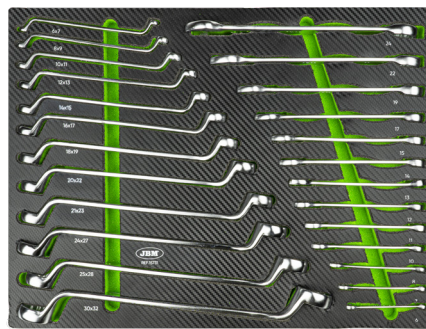

54134**LKW-REPARATUR-WERKZEUGSATZ**

BEINHALTET

15730 1/2 ZOLL INNENSECHSKANT IN EVA-SCHALE

15731 KOMBI- UND DOPPELRINGSCHLÜSSEL IN EVA-SCHALE

15732 SPEZIALSCHLÜSSEL-SATZ IN EVA-SCHALE

15733 DURCHSTECK-SCHRAUBENDREHER, "C" UND "S" SCHLÜSSELSATZ IN EVA-SCHALE

15734 HAMMER, RATSCHENGRIFF UND SCHLAGSCHLÜSSEL IN EVA-SCHALE

15735 ZANGENSET IN EVA-SCHALE

ZERLEGEN DER MODULE

15730

	55mm	H5, H6, H7, H8, H10, H12		1/2"	x3	50, 125, 250mm
	65mm	H14		1/2"	x1	430mm
	70mm	H16, H17, H18, H18, H20		1/2"	x1	10mm
	30mm	H4, H5, H6, H7, H8, H10, H12		3/4"	x5	21, 24, 27, 34, 36mm
	30mm	M5, M6, M8, M10, M12		3/4"	x4	24, 30, 32, 36 mm
		T20, T25, T30, T40, T45, T50, T55				1/2x10, 3/8x10mm
	75mm	H4, H5, H6, H7, H8, H10, H12				1/2x10, 3/8x10mm
	75mm	M5, M6, M8, M10, M12		3/8"		10mm
		T20, T25, T30, T40, T45, T50, T55		1/4"		300, 380, 450mm
	1/2"	x9	E10, E11, E12, E14, E16, E18, E20, E22, E24	1/4"		
	1/2"	x10	10, 11, 12, 13, 14, 15, 16, 17, 18, 19mm	1/2"		

15731

	6x7, 8x9, 10x11, 12x13, 14x15, 16x17, 18x19, 20x22, 21x23, 24x27, 25x28, 30x32mm
	6, 7, 8, 10, 11, 12, 13, 14, 15, 17, 19, 22, 24mm

15732

	10, 13, 17mm
	10x11, 12x13, 14x17mm
	E10xE12, E14xE18, E20xE24
	8x10, 11x13, 14x15, 16x17, 18x19mm
	27, 30, 32, 36mm
	10, 13, 17, 19mm