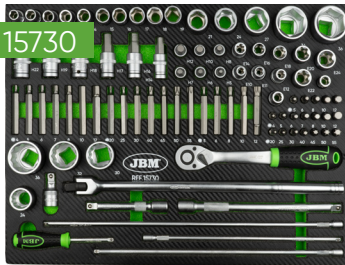

54134**LKW-REPARATUR-WERKZEUGSATZ**

BEINHALTET

15730 1/2 ZOLL INNENSECHSKANT IN EVA-SCHALE

15731 KOMBI- UND DOPPELRINGSCHLÜSSEL IN EVA-SCHALE

15732 SPEZIALSCHLÜSSEL-SATZ IN EVA-SCHALE

15733 DURCHSTECK-SCHRAUBENDREHER, "C" UND "S" SCHLÜSSELSATZ IN EVA-SCHALE

15734 HAMMER, RATSCHENGRIFF UND SCHLAGSCHLÜSSEL IN EVA-SCHALE

15735 ZANGENSET IN EVA-SCHALE

ZERLEGEN DER MODULE

15730

	55mm	H5, H6, H7, H8, H10, H12		1/2"	x3	50, 125, 250mm
	65mm	H14		1/2"	x1	430mm
	70mm	H16, H17, H18, H18, H20		1/2"	x1	10mm
	30mm	H4, H5, H6, H7, H8, H10, H12		3/4"	x5	21, 24, 27, 34, 36mm
	30mm	M5, M6, M8, M10, M12		3/4"	x4	24, 30, 32, 36 mm
		T20, T25, T30, T40, T45, T50, T55				1/2x10, 3/8x10mm
	75mm	H4, H5, H6, H7, H8, H10, H12				1/2x10, 3/8x10mm
	75mm	M5, M6, M8, M10, M12		3/8"		10mm
		T20, T25, T30, T40, T45, T50, T55		1/4"		300, 380, 450mm
	1/2"	x9	E10, E11, E12, E14, E16, E18, E20, E22, E24	1/4"		
	1/2"	x10	10, 11, 12, 13, 14, 15, 16, 17, 18, 19mm	1/2"		