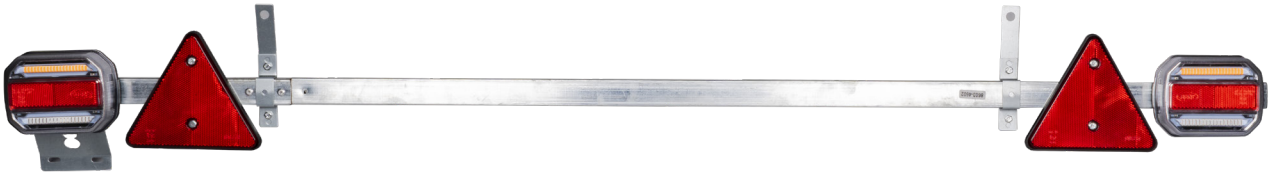

54161

TRAILER BOARD METAL 1.4-2.1M TELESCOPIC

**TECHNICAL SPECIFICATIONS**

Voltage	12-24V
Lighting modes	4
Cable lenght	7,5m
PIN No.	7
Weight	2,00Kg