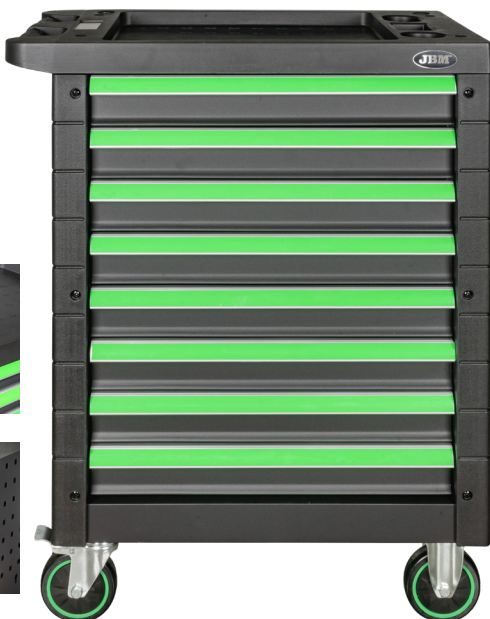

54297

9 EQUAL DRAWERS EMPTY CABINET - GREEN

RRP:
540,00€

54296

8 EQUAL DRAWERS CABINET - GREEN

RRP:
520,00€

54295

7 EQUAL DRAWERS CABINET - GREEN