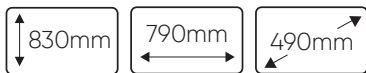

54297

9 EQUAL DRAWERS EMPTY CABINET - GREEN

RRP:
540,00€

54296

8 EQUAL DRAWERS CABINET - GREEN

RRP:
520,00€

54295

7 EQUAL DRAWERS CABINET - GREEN