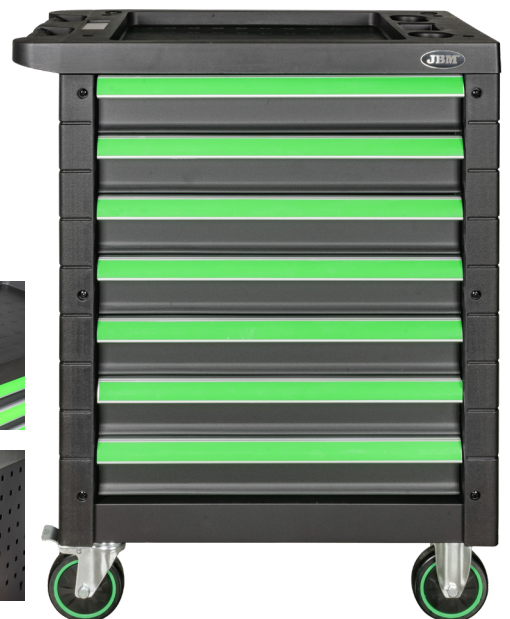

54297

9 EQUAL DRAWERS EMPTY CABINET - GREEN

RRP:
540,00€

54296

8 EQUAL DRAWERS CABINET - GREEN

RRP:
520,00€

54295

7 EQUAL DRAWERS CABINET - GREEN