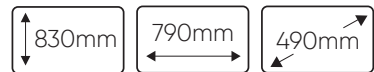

54297

9 EQUAL DRAWERS EMPTY CABINET - GREEN

RRP:
540,00€

54296

8 EQUAL DRAWERS CABINET - GREEN

RRP:
520,00€

54295

7 EQUAL DRAWERS CABINET - GREEN