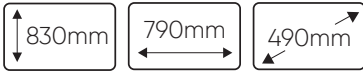

54297

9 EQUAL DRAWERS EMPTY CABINET - GREEN

RRP:
540,00€

54296

8 EQUAL DRAWERS CABINET - GREEN

RRP:
520,00€

54295

7 EQUAL DRAWERS CABINET - GREEN