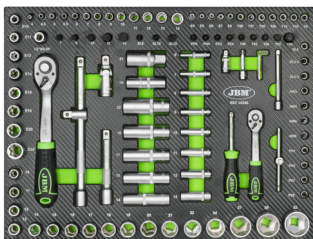

WITH EVA MODULES

54134 4 TRAY EVA TRAY IN CARBON FIBER FINISH SET

IT CONTAINS

14296 108 PIECE SOCKET SET TOOL TRAY

14297 25 PIECES COMBINATION AND OFFSET SPANNER SET TRAY

14298 SCREWDRIVER AND "L" KEY SET TRAY

14299 HAMMER AND PLIER SET TRAY

## EVA TRY SPARE PARTS

14296

	<b>1/2"</b>	x17	10, 11, 12, 13, 14, 15, 16, 17, 18, 19, 20, 21, 22, 24, 27, 30, 32mm
	<b>1/4"</b>	x13	4, 4.5, 5, 5.5, 6, 7, 8, 9, 10, 11, 12, 13, 14mm
	<b>1/2"</b>	x5	14, 15, 17, 19, 22mm
	<b>1/4"</b>	x8	6, 7, 8, 9, 10, 11, 12, 13mm
	<b>1/2"</b>	x8	E10, E11, E12, E14, E16, E18, E20, E24
	<b>1/4"</b>	x5	E4, E5, E6, E7, E8
	<b>7/32"</b>	x2	1/2" - 1/4"
	<b>1/2"</b>	x2	125, 250mm
	<b>1/4"</b>	x2	50, 100mm
		x2	
	<b>1/2"</b>	x1	
	<b>1/2"</b>	x2	16, 21mm
		x3	1.5, 2, 2.5mm