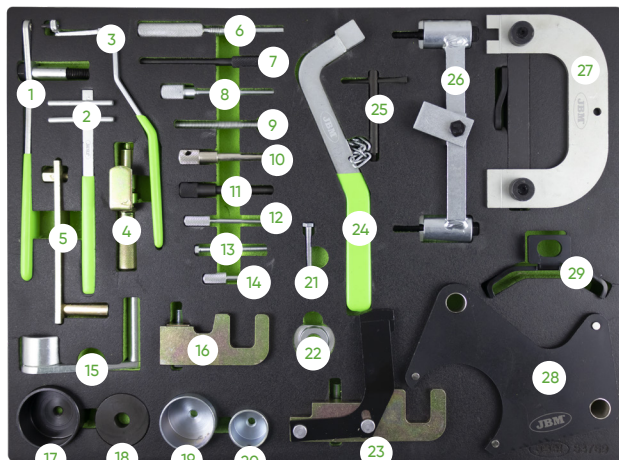

APPLICATIONS	RENAULT: AVANTIME, CLIO, ESPACE, KANGOO, LAGUNA, MASTER, MEGANE, MODUS, SCENIC, TWINGO, TRAFFIC. OPEL/VAUXHALL: MOVANO, VIVARO. DACIA: DOKKER, DUSTER, LOGAN, SANDERO. NISSAN: ALMERA, INTERSTAR, KUBISTAR, MICRA, NOTE, PRIMERA, QASHQAI. VOLVO: S40, V40
OEM TOOLS	MOT 1312 (1), MOT 1135-01 (2), MOT 1384 (3), MOT 1340 (4), MOT 1543 / KM-6234 / KV113 B0360 (5), MOT 1489 / KV113 B0130 (6), MOT 1536 / KM-6203 (7), MOT 1489 (8), MOT 1054 / KM-6031 / KV113 / B0280 (10), MOT 1318 (11), MOT 910 (12), MOT 910 (14), MOT 1386 (15), MOT 1534 / KM-6205 (16), MOT 1543 / KM-6234 / KV113 B0360 (17), MOT 1543 / KM-6234 / KV113 B0360 (18), MOT 1543 / KM-6234 / KV113 B0360 (19), MOT 1543 / KM-6234 / KV113 B0360 (20), MOT 1386 (22), MOT 1537 / KM-6204 (23), MOT 1348 (24), MOT 1538 (25), MOT 1337 (26), MOT 1496 / MOT 1750 (27), MOT 1490-01 (28), MOT 1200-01 (29)
ENGINE CODES	PEROL: 2.0 16V, 2.5 20V, 1.4, 1.6 16V, 1.8, 2.0 16V, 1.2, 1.7, 1.8, 2.0 16V, 2.2 GASOIL: 1.9, 2.5, 2.8 D4F702/706/708/712/714/716/718/722/728/730/740/764, D7F700/701/710/720/722/726/730/744/746/764/766, E7F700/704/706/750, E7J601/624/626/634/635/680/700/706/710/711/716/718/719/720/724/726/728/740/742/745/754/756/757/764/770/771/773/780, F3P670/682/700/704/706/708/710/712/714/720/724/755/758/760, F7P704/722, F3R611/722/723/728/729/750/751/752/791/796/797/798, F5R700/701/740, J7R732/733/734/735/768, F7R710/714, J7T600/760/761/762/766/772/780/782, N7G704/710/711, N7U700/701, K4J700/710/711/712/713/714/715/730/732/740/750/770/780, K4M700/701/704/706/707/708/709/710/711/712/714/716/718/720/724/730/732/734/736/740/742/743/744/745/746/748/750/752/753/754/760/761/762/764/765/766/768/776/782/788/790/791/794/800/801/802/804/812/813/830, K9K700/702/704/706/710/712/714/716/718/722/724/728/729/732/734/740/750/752/760/762/764/766/768/802/804/806, F9Q610/650/664/670/674/71/716/717/718/720/722/730/731/732/733/734/736/738/740/744/748/750/752/754/758/759/760/768/762/770/772/774/780/782/784/786/788/790/796/800/803/804/808/812/816/818/820, G9T600/605/700/702/703/706/707/710/712/720/722/742/743/750, G9U720/724/726/730/750/754, F8M736/760, F8Q600/610/606/620/622/624/630/632/640/644/646/648/662/672/678/680/682/684/692/696/706/714/720/722/730/732/740/742/744/764/768/776/784/786/788, J8S620/621/622/758/760/716/778, G8T714/716/740/752/760/790/792/794, S8U720/722/730/731/742/748/750/752/770/772/780/782, S9U700/702/704/714/740, S9W700/702/206/208/212, ESF, E6J, K7M, F4P/F4R, FIN, F2N, F3N, F2R, F3P, F4P, F3R, J5T, J6R, J7R