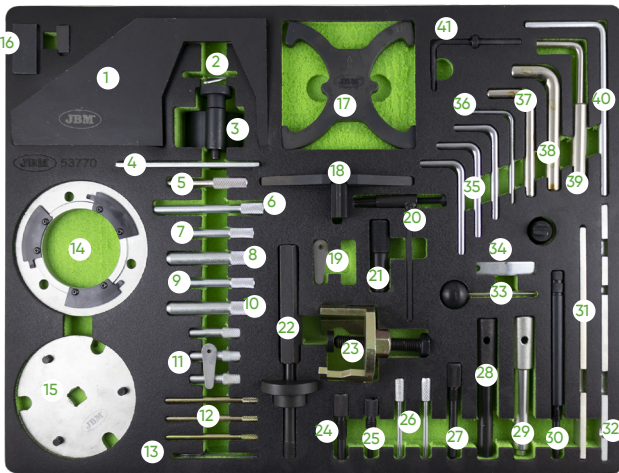

APPLICATIONS	EQRD: FIESTA, FUSION, COURIER, ESCORT, FOCUS, FOCUS C MAX, PUMA, MONDEO, SIERRA, COUGAR, GALAXY, C-MAX, ORION, TOURNEO CONNECT, TRANSIT, TRANSIT CONNECT. VW: SHARAN. SEAT: ALHAMBRA. MAZDA: 121. VOLVO: S40, V50.
OEM TOOLS	303-1061 (1), 303-1054 (2), 23-059 / 310-085 (3), 21-105 (4), 323-029 (6), 0194-B / 21-263 / 303-735 / 49 JE 02 021 (7), 0132-AB / 0178-D / 21-151 (9), 0194-C, 21-262, 303-734, 49 JE 02 020 (10), 21-238 / 303-679A / 303-1151 (11), 21-238 / 303-679A / 303-1151 (12), 303-1054 (13), 303-1151 (14), 21-238 / 303-679A (15), 303-393 / 303-393-02 (16), 303-1097 (17), 21-168 / 303-393 (18), 303-0985 (20), 2064 / 23-047 / 310-055 / U20003 (21), 303-652 (22), 21-229, 303-651 (23), 303-748 (24), 21-210 (25), 21-260, 303-732 (26), 21-163, 303-620 (27), 21-234 / 21-251 (28), 303-675 / 303-698 (29), 21-104 / 303-193 (30) / 21-162B / 303-367 / 303-376 (31), 21-162B / 303-376 / 303-376B (32), 23-019 (33), 23-058 / 310-084 (34), 0153-M / 0178-C / 0178-D (35), 0178-B / 5711-TB (36), 21-123 (37), 23-020 (38), 21-234 / 21-251 (39), 303-1059 (40), 23-019 (41), 303-1060 (42), 303-393 / 303-393-01 (43)
ENGINE CODES	FUJA, FUJB, FXJA, FXJB, FXJB, FYJA, FYJB, F8JA, F8JB, M7JA, M7JB, DHA, DHB, DHC, DHD, DHE, DHF, DHG, FHA, FHE, L1T, L1V, L1E, L1G, L1H, L1K, RDA, RDB, RKC, RGB, RQC, FXDA/C, FXDB/D, FYDA/C, FYDB/D, FYDH, HWDATZ, AHU, AVG, AFN, D24, D24T, D24TIC, RFN, RTJ, RTK, RVA, RFK, RKD, B4164S3, DV4TD (8HW/8HX/8HZ), DV4TED4(8HV/8HY), DV6ATED4 (9HX/9HY/9HZ) F6JA, F6JB, F6JC, G8DA, G8DB, KKDA, SNJA, SNJB, STJA, STJB, ASDA, ASDB, FXJC, SPJA, SPJC, FYJC, HWDA, HWDB, SHDA, SHDB, SHDC, JQDA, LQDB, JTDA, JTDB, HXDA, HXJA, HXJB, IQDA/B, IQDB, PNBA, PNDA, RHBA, SIDA, F6JD, TZJA, TZJB, HHDA, HHDB, HHJA, HHJC, HHJD, HHJE, HHJF, RTA, RTB, RTC, RTD, RTE, RTF, RTH, RTJ, RTK, RFN, BHPA, HCPA, HCPB, KKDA, P7PA, P9PA, P9PB, R2PA, R3PA, RWPA, RWPC, F9DA/B, FFBA, FFWA, KHBA, QYBA, QYWA, KKDB, C9DC, RVA, IZ, AFN, AHU, ANU, AUJ, G6DA, G6DB, G6DC, G6DD, G6DE, G6DF, G6DG, UFDB, TXDB, TYDA, UKDB, QXBA, AZBA, KLBA, QXBB, LPBA, AZBC, TYBA, UKBA, UFBA, TXBA, IXDA, QXWA, QXWB, AZWA, KLWA, AZWC, TYWA, UKWA, TXWA, UFWA, UFDA, TXDA, UKDA, Q4BA, KNBA, 4BA, 4BB, 4BC, 4CC, 4FA, 4CA, 4CB, 4DA, 4EA, 4FA, 4FB, 4FC, 4FD, 4GA, 4HB, 4HC, 4EB, 4EC, 4ED 4GA, 4GB, 4GC, 4GD, 4GE, 4GF, 4HA, 4HD, FMBA/B, D5BA, ABFA, D3FA, D6BA, HJBA/B, F3FA, D2FA, D4FA, F4FA, F1FA, DOFA, QJBA, QJBB, QJBC, QJBD, FXFA, H9FA, H9FB, N7BA, N7BB, MZ-CD 1.6, Y6