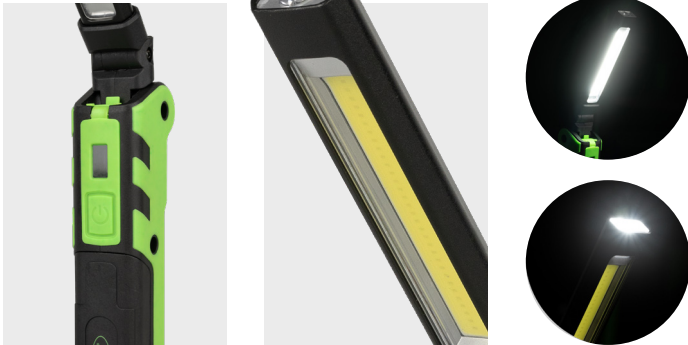

54600

MINI ARTICULATED MAGNETIC LED LAMP
- 360LM

IN 20 UNITS DISPLAY CASE

TECHNICAL SPECIFICATIONS

Brightness	120-360Lm
Power	3-5W
Voltage	3,7V
LED type	XPE, COB
Lighting modes	2
Battery type	LI-ION
Battery capacity	2000mAh
Working time	3-4h
Charging time	3,5h
Loading method	USB C
Type	Recargable/Rechargeable
Magnetic	Si/Yes
IP protection	IPX2
Weight	0,16Kg
Dimensions (LxWxH)	150x38x31mm