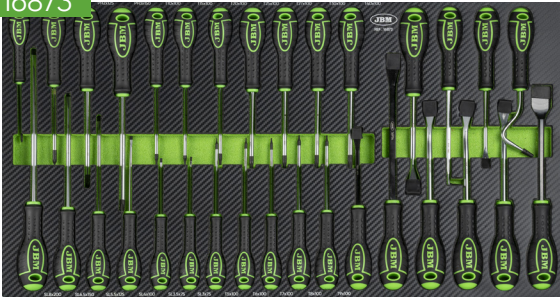

54688
XL TOOL TROLLEY WITH 8 DRAWERS - ASSEMBLED (468 PCS)
TECHNICAL SPECIFICATIONS

Pieces	468
Material	Acero + ABS
Drawers	8
Drawer dimensions	771x430x73mm
Dimensions large drawer	771x430x152mm
Small drawer capacity	35,00Kg
Large drawer capacity	35,00Kg
Top tray loading capacity	55,00Kg
Capacity	335,00Kg
Weight	130,50Kg
Dimensions (LxWxH)	1002x473x984 mm

WITH EVA MODULES
54689 SET OF 7 EVA CARBON MODULES FOR TOOL TROLLEY

IT CONTAINS

- 16873** SCREWDRIVER EVA SET TRAY
- 16874** EVA MODULE OF 1/4" AND 3/8" SOCKETS
- 16875** EVA MODULE OF 1/2" SOCKETS
- 16876** SCREW SPANNER SET
- 16877** ASSORTED PLIERS EVA AND MEASURING TOOLS SET
- 16878** SCREWDRIVER AND FILE SET
- 16879** HAMMER, CHISEL AND IMPACT SOCKET SET

EVA TRY SPARE PARTS

16873

16874

16875

16876

16873

	x4	PH0×75, PH1×100, PH2×125, PH3×150mm
	x6	SL3×75, SL3.5×75, SL4×100, SL5.5×125, SL6.5×150, SL8×200mm
	x12	T5×100, T6×100, T7×100, T8×100, T9×100, T10×100, T15×100, T20×100, T25×100, T27×100, T30×100, T40×100mm
	x2	6×100, 8×128mmL
	x2	1/4"×115, 5/16"×115mmL
	x2	132mmL
	x1	11×200, 16×300mmL
	x1	
	x1	
	x1	