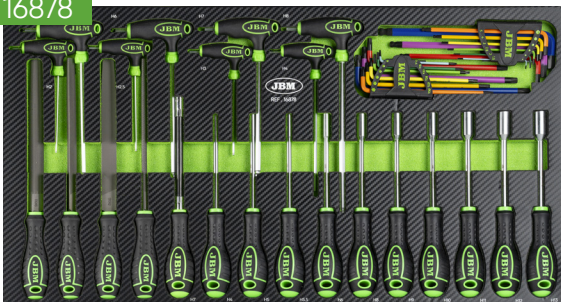

SMONTAGGIO DEI MODULI

16877

16878

16879

16875

	x22	8, 9, 10, 11, 12, 13, 14, 15, 16, 17, 18, 19, 20, 21, 22, 23, 24, 26, 27, 28, 30, 32mm
	x22	8, 9, 10, 11, 12, 13, 14, 15, 16, 17, 18, 19, 20, 21, 22, 23, 24, 26, 27, 28, 30, 32mm
	x8	E10, E11, E12, E14, E16, E18, E20, E24
	x8	E10, E11, E12, E14, E16, E18, E20, E24
	x6	H5, H6, H7, H8, H10, H12 - 100mmL
	x4	T40, T45, T50, T55 - 100mmL
	x5	M6, M8, M10, M12, M14 - 100mmL
	x3	17, 19, 21mm
	x1	20-200Nm
	x1	255mm
	x2	125, 250mmL
	x1	380mmL
	x1	UNIVERSAL

16876

	x26	6, 7, 8, 9, 10, 11, 12, 13, 14, 15, 16, 17, 18, 19, 20, 21, 22, 23, 24, 25, 26, 27, 28, 29, 30, 32m
	x8	6×7, 8×9, 10×11, 12×13, 14×15, 16×17, 18×19, 20×22
	x7	6×7, 8×9, 10×11, 12×13, 14×15, 16×17, 18×19
	x12	8, 9, 10, 11, 12, 13, 14, 15, 16, 17, 18, 19mm

16877

	x4	7"		x1
	x3	7" (x1), 8" (x2)		x1
	x1	7"		x3
	x1	10"		x1
	x1	10"		x10
	x1	5m		x1
	x1	10"		x1
	x1			x1
	x1			x1

16878

	x4	8"
	x9	H1.5, 2, 2.5, 3, 4, 5, 6, 8, 10
	x9	T10, 15, 20, 25, 27, 30, 40, 45, 50
	x10	4, 5, 5.5, 6, 8, 9, 10, 11, 12, 13mm
	x1	7mm
	x8	H2, H2.5, H3, H4, H5, H6, H7, H8

16879

	x22	10, 11, 12, 13, 14, 15, 16, 17, 18, 19, 20, 21, 22, 23, 24, 25, 26, 27, 28, 29, 30, 32mm
	x1	125mmL
	x1	
	x4	140mmL 10, 160mmL 12, 190mmL 18, 220mmL 24
	x1	190mmL 7
	x4	150mmL 3, 180mmL 4, 200mmL 5, 210mmL 6
	x3	185mmL 2, 185mmL 3, 185mmL 4
	x1	185mmL 4
	x1	505gr
	x1	1106gr
	x1	608gr