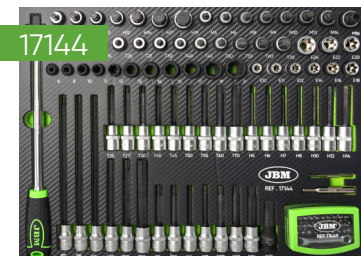

SMONTAGGIO DEI MODULI

	x1	150-675mm		x1	25x200mm
	x1	510mm		x1	225mm
	x1	85Lm		x1	195x30mm
	x1	1000g		x1	370mm
	x4	Ø 3, 4, 5, 6mm		x1	400g
	x5	Ø 3, 4, 5, 6, 8mm		x1	400g
	x3	7, 18, 20mm			

		x19	10, 11, 12, 13, 14, 15, 16, 17, 18, 19, 20, 21, 22, 24, 26, 27, 28, 30, 32mm
		x2	120, 250mm
		1/2"	x1
		x1	
		x7	TS10, TS15, TS20, TS25, TS27, TS30, TS40
		x1	PH2
		x1	SL5.5
		x5	H3, H4, H5, H6, H7
		x7	T10, T15, T20, T25, T27, T30, T40
		1/4"	x7
		x10	T10H, T15H, T20H, T25H, T27H, T30H, T40H
		x10	4, 5, 6, 7, 8, 9, 10, 11, 12, 13mm
		x2	50, 100mm
		x2	
		x1	
		x6	8, 9, 10, 12, 14, 16mm
		x12	8, 9, 10, 11, 12, 13, 14, 15, 16, 17, 18, 19mm
		x12	8, 9, 10, 11, 12, 13, 14, 15, 16, 17, 18, 19mm
		3/8"	x2
		x2	75, 150mm
		x3	16, 18, 21mm
		x1	
		x3	3/8"Fx1/4"M, 1/2"Fx3/8"M, 3/8"Fx1/2"M
		3/8"	x1
		x1	14mm
		x1	250mm
		x2	235, 265mm

		x19	H10 (140mm), H5, H6, H7, H8, H10, H12, H14 (100mm), H6 (240mm), H5, H6, H7, H8, H9, H10, H12, H14, H17, H19
		x5	R7, R8 (240mm), R10 (140mm), R9, R10 (100mm)
		x13	M5, M6, M8, M9, M10, M12, M14, M16 (55mm), M6, M8, M10, M12, M14 (100mm)
		x19	T25, T27, T30, T40, T45, T50, T55, T60, T70 (100mm), T25, T27, T30, T40, T45, T50, T55, T60, T70 (140mm), T70
		1/2"	x1
		x1	M18 (78mm)
		x6	13, 14, 15, 17, 19, 21mm
		x9	E10, E11, E12, E14, E16, E18, E20, E22, E24,
		x1	
		x5	6, 8, 10, 11, 12mm
		1/4"	x31
		x2