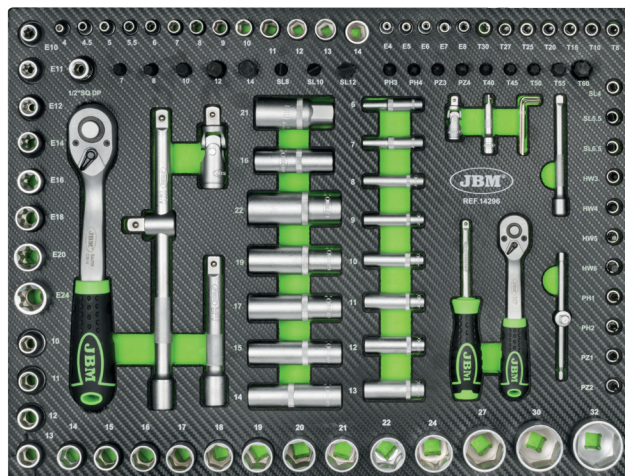

54836

SET DE 3 MÓDULOS EVA CARBONO PARA CARRO DE HERRAMIENTAS

INCLUYE

14296 MÓDULO 108 PIEZAS CON VASOS HEXAGONALES CON ACABADO DE FIBRA DE CARBONO

14297 MÓDULO EVA DE 25 LLAVES COMBINADAS Y ACODADAS

17775 MÓDULO DE DESTORNILLADORES, ALICATES Y LLAVES ALLEN

DESPIECE DE LOS MÓDULOS

14296

	1/2"	x17	10, 11, 12, 13, 14, 15, 16, 17, 18, 19, 20, 21, 22, 24, 27, 30, 32mm
	1/4"	x13	4, 4.5, 5, 5.5, 6, 7, 8, 9, 10, 11, 12, 13, 14mm
	1/2"	x5	14, 15, 17, 19, 22mm
	1/4"	x8	6, 7, 8, 9, 10, 11, 12, 13mm
	1/2"	x8	E10, E11, E12, E14, E16, E18, E20, E24
	1/4"	x5	E4, E5, E6, E7, E8
		x2	1/2" - 1/4"
	1/2"	x2	125, 250mm
	1/4"	x2	50, 100mm
		x2	
	1/2"	x1	
	1/2"	x2	16, 21mm
		x3	1.5, 2, 2.5mm

		x2	PH1, PH2
		x2	PZ1, PZ2
	1/4"	x4	3, 4, 5, 6mm
		x3	SL4, SL5.5, SL6.5
		x8	T8, T10, T15, T20, T25, T27, T30
		x2	PH3, PH4
		x2	PZ3, PZ4
	8mm	x5	7, 8, 10, 12, 14mm
		x3	SL8, SL10, SL12
		x5	T40, T45, T50, T55, T60
		x1	1/4"
		x1	1/4"
		x1	8mm