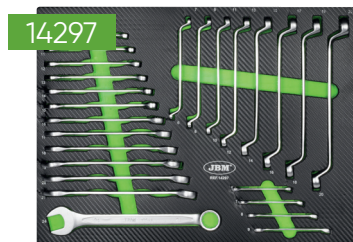

54836

SET DE 3 MÓDULOS EVA CARBONO PARA CARRO DE HERRAMIENTAS

INCLUYE

14296 MÓDULO 108 PIEZAS CON VASOS HEXAGONALES CON ACABADO DE FIBRA DE CARBONO

14297 MÓDULO EVA DE 25 LLAVES COMBINADAS Y ACODADAS

17775 MÓDULO DE DESTORNILLADORES, ALICATES Y LLAVES ALLEN

DESPIECE DE LOS MÓDULOS

14296

	1/2"	x17	10, 11, 12, 13, 14, 15, 16, 17, 18, 19, 20, 21, 22, 24, 27, 30, 32mm
	1/4"	x13	4, 4.5, 5, 5.5, 6, 7, 8, 9, 10, 11, 12, 13, 14mm
	1/2"	x5	14, 15, 17, 19, 22mm
	1/4"	x8	6, 7, 8, 9, 10, 11, 12, 13mm
	1/2"	x8	E10, E11, E12, E14, E16, E18, E20, E24
	1/4"	x5	E4, E5, E6, E7, E8
		x2	1/2" - 1/4"
	1/2"	x2	125, 250mm
	1/4"	x2	50, 100mm
		x2	
	1/2"	x1	
	1/2"	x2	16, 21mm
		x3	1.5, 2, 2.5mm

		x2	PH1, PH2
		x2	PZ1, PZ2
	1/4"	x4	3, 4, 5, 6mm
		x3	SL4, SL5.5, SL6.5
		x8	T8, T10, T15, T20, T25, T27, T30
		x2	PH3, PH4
		x2	PZ3, PZ4
	8mm	x5	7, 8, 10, 12, 14mm
		x3	SL8, SL10, SL12
		x5	T40, T45, T50, T55, T60
		x1	1/4"
		x1	1/4"
		x1	8mm