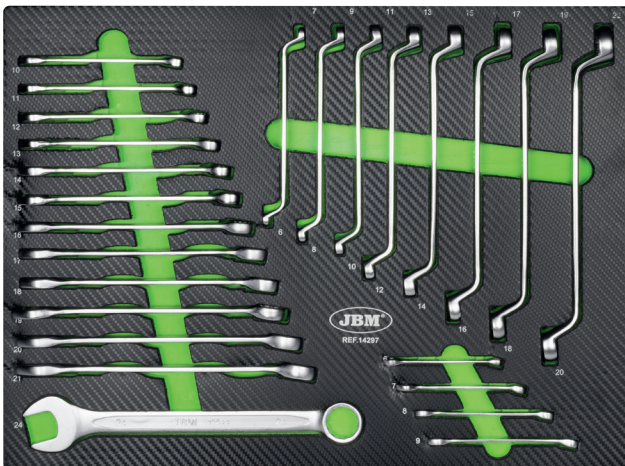

54836

SET DE 3 MÓDULOS EVA CARBONO PARA CARRO DE HERRAMIENTAS

INCLUYE

14296 MÓDULO 108 PIEZAS CON VASOS HEXAGONALES CON ACABADO DE FIBRA DE CARBONO

14297 MÓDULO EVA DE 25 LLAVES COMBINADAS Y ACODADAS

17775 MÓDULO DE DESTORNILLADORES, ALICATES Y LLAVES ALLEN

DESPIECE DE LOS MÓDULOS

14296

	1/2"	x17	10, 11, 12, 13, 14, 15, 16, 17, 18, 19, 20, 21, 22, 24, 27, 30, 32mm
	1/4"	x13	4, 4.5, 5, 5.5, 6, 7, 8, 9, 10, 11, 12, 13, 14mm
	1/2"	x5	14, 15, 17, 19, 22mm
	1/4"	x8	6, 7, 8, 9, 10, 11, 12, 13mm
	1/2"	x8	E10, E11, E12, E14, E16, E18, E20, E24
	1/4"	x5	E4, E5, E6, E7, E8
		x2	1/2" - 1/4"
	1/2"	x2	125, 250mm
	1/4"	x2	50, 100mm
		x2	
	1/2"	x1	
	1/2"	x2	16, 21mm
		x3	1.5, 2, 2.5mm

		x2	PH1, PH2
		x2	PZ1, PZ2
	1/4"	x4	3, 4, 5, 6mm
		x3	SL4, SL5.5, SL6.5
		x8	T8, T10, T15, T20, T25, T27, T30
		x2	PH3, PH4
		x2	PZ3, PZ4
	8mm	x5	7, 8, 10, 12, 14mm
		x3	SL8, SL10, SL12
		x5	T40, T45, T50, T55, T60
		x1	1/4"
		x1	1/4"
		x1	8mm