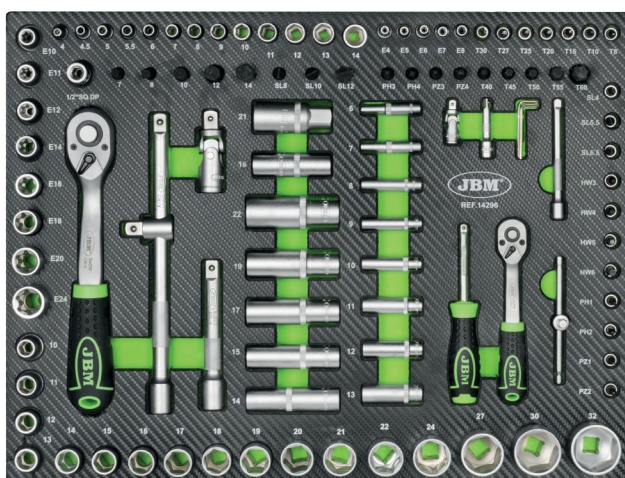

54836

SET DI 3 MODULI IN CARBONIO EVA PER CARRELLO PORTAUTENSILI

INCLUDE

14296 MODULO 108 PEZZI CON BUSI ESAGONALI CON FINITURA IN FIBRA DI CARBONIO

14297 MODULO EVA CON 25 CHIAVI COMBinate E PIEGATE

17775 MODULO CACCIAVITE, PINZE E CHIAVI A BRUGOLA

SMONTAGGIO DEI MODULI

14296

	1/2"	x17	10, 11, 12, 13, 14, 15, 16, 17, 18, 19, 20, 21, 22, 24, 27, 30, 32mm
	1/4"	x13	4, 4.5, 5, 5.5, 6, 7, 8, 9, 10, 11, 12, 13, 14mm
	1/2"	x5	14, 15, 17, 19, 22mm
	1/4"	x8	6, 7, 8, 9, 10, 11, 12, 13mm
	1/2"	x8	E10, E11, E12, E14, E16, E18, E20, E24
	1/4"	x5	E4, E5, E6, E7, E8
		x2	1/2" - 1/4"
	1/2"	x2	125, 250mm
	1/4"	x2	50, 100mm
		x2	
	1/2"	x1	
	1/2"	x2	16, 21mm
		x3	1.5, 2, 2.5mm

		x2	PH1, PH2
		x2	PZ1, PZ2
	1/4"	x4	3, 4, 5, 6mm
		x3	SL4, SL5.5, SL6.5
		x8	T8, T10, T15, T20, T25, T27, T30
		x2	PH3, PH4
		x2	PZ3, PZ4
	8mm	x5	7, 8, 10, 12, 14mm
		x3	SL8, SL10, SL12
		x5	T40, T45, T50, T55, T60
		x1	1/4"
		x1	1/4"
	1/2"	x1	8mm