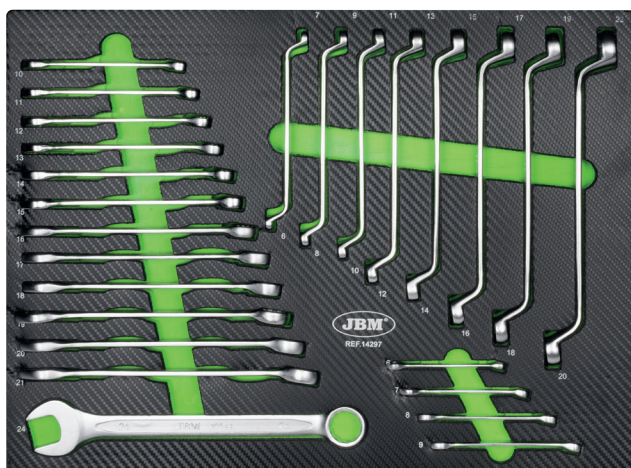

54836

SET DI 3 MODULI IN CARBONIO EVA PER CARRELLO PORTAUTENSILI

INCLUDE

14296 MODULO 108 PEZZI CON BUSI ESAGONALI CON FINITURA IN FIBRA DI CARBONIO

14297 MODULO EVA CON 25 CHIAVI COMBinate E PIEGATE

17775 MODULO CACCIAVITE, PINZE E CHIAVI A BRUGOLA

SMONTAGGIO DEI MODULI

14296

	1/2"	x17	10, 11, 12, 13, 14, 15, 16, 17, 18, 19, 20, 21, 22, 24, 27, 30, 32mm
	1/4"	x13	4, 4.5, 5, 5.5, 6, 7, 8, 9, 10, 11, 12, 13, 14mm
	1/2"	x5	14, 15, 17, 19, 22mm
	1/4"	x8	6, 7, 8, 9, 10, 11, 12, 13mm
	1/2"	x8	E10, E11, E12, E14, E16, E18, E20, E24
	1/4"	x5	E4, E5, E6, E7, E8
		x2	1/2" - 1/4"
	1/2"	x2	125, 250mm
	1/4"	x2	50, 100mm
		x2	
	1/2"	x1	
	1/2"	x2	16, 21mm
		x3	1.5, 2, 2.5mm

		x2	PH1, PH2
		x2	PZ1, PZ2
	1/4"	x4	3, 4, 5, 6mm
		x3	SL4, SL5.5, SL6.5
		x8	T8, T10, T15, T20, T25, T27, T30
		x2	PH3, PH4
		x2	PZ3, PZ4
	8mm	x5	7, 8, 10, 12, 14mm
		x3	SL8, SL10, SL12
		x5	T40, T45, T50, T55, T60
		x1	1/4"
		x1	1/4"
	1/2"	x1	8mm