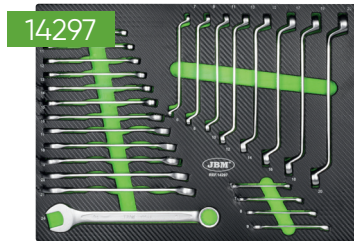

54836

SET DI 3 MODULI IN CARBONIO EVA PER CARRELLO PORTAUTENSILI

INCLUDE

14296 MODULO 108 PEZZI CON BUSI ESAGONALI CON FINITURA IN FIBRA DI CARBONIO

14297 MODULO EVA CON 25 CHIAVI COMBinate E PIEGATE

17775 MODULO CACCIAVITE, PINZE E CHIAVI A BRUGOLA

SMONTAGGIO DEI MODULI

14296

	1/2"	x17	10, 11, 12, 13, 14, 15, 16, 17, 18, 19, 20, 21, 22, 24, 27, 30, 32mm
	1/4"	x13	4, 4.5, 5, 5.5, 6, 7, 8, 9, 10, 11, 12, 13, 14mm
	1/2"	x5	14, 15, 17, 19, 22mm
	1/4"	x8	6, 7, 8, 9, 10, 11, 12, 13mm
	1/2"	x8	E10, E11, E12, E14, E16, E18, E20, E24
	1/4"	x5	E4, E5, E6, E7, E8
		x2	1/2" - 1/4"
	1/2"	x2	125, 250mm
	1/4"	x2	50, 100mm
		x2	
	1/2"	x1	
	1/2"	x2	16, 21mm
		x3	1.5, 2, 2.5mm

		x2	PH1, PH2
		x2	PZ1, PZ2
	1/4"	x4	3, 4, 5, 6mm
		x3	SL4, SL5.5, SL6.5
		x8	T8, T10, T15, T20, T25, T27, T30
		x2	PH3, PH4
		x2	PZ3, PZ4
	8mm	x5	7, 8, 10, 12, 14mm
		x3	SL8, SL10, SL12
		x5	T40, T45, T50, T55, T60
		x1	1/4"
		x1	1/4"
	1/2"	x1	8mm