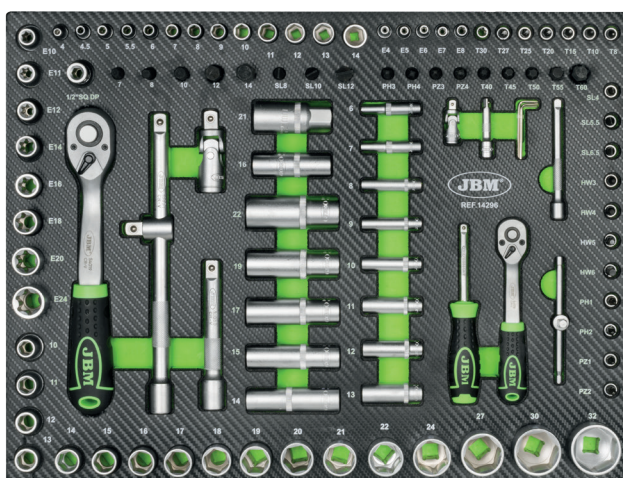

54836
SET DE 3 MODULE EVA CARBON PENTRU CĂRUCIOR DE SCULE

INCLUDE

14296 MODUL DE TUBULARE HEXAGONALE CU 108 PIESE CU FINISAJ DIN FIBRĂ DE CARBON

14297 MODUL EVA CU 25 DE CHEI COMBinate ȘI ÎN FORMĂ DE COT

17775 ȘURUBELNIȚĂ, CLEȘTE ȘI MODUL DE CHEI ALLEN

DEZMEMBRAREA MODULELOR

	1/2"	x17	10, 11, 12, 13, 14, 15, 16, 17, 18, 19, 20, 21, 22, 24, 27, 30, 32mm
	1/4"	x13	4, 4.5, 5, 5.5, 6, 7, 8, 9, 10, 11, 12, 13, 14mm
	1/2"	x5	14, 15, 17, 19, 22mm
	1/4"	x8	6, 7, 8, 9, 10, 11, 12, 13mm
	1/2"	x8	E10, E11, E12, E14, E16, E18, E20, E24
	1/4"	x5	E4, E5, E6, E7, E8
		x2	1/2" - 1/4"
	1/2"	x2	125, 250mm
	1/4"	x2	50, 100mm
		x2	
	1/2"	x1	
	1/2"	x2	16, 21mm
		x3	1.5, 2, 2.5mm

		x2	PH1, PH2
		x2	PZ1, PZ2
	1/4"	x4	3, 4, 5, 6mm
		x3	SL4, SL5.5, SL6.5
		x8	T8, T10, T15, T20, T25, T27, T30
		x2	PH3, PH4
		x2	PZ3, PZ4
	8mm	x5	7, 8, 10, 12, 14mm
		x3	SL8, SL10, SL12
		x5	T40, T45, T50, T55, T60
		x1	1/4"
		x1	1/4"
		x1	8mm