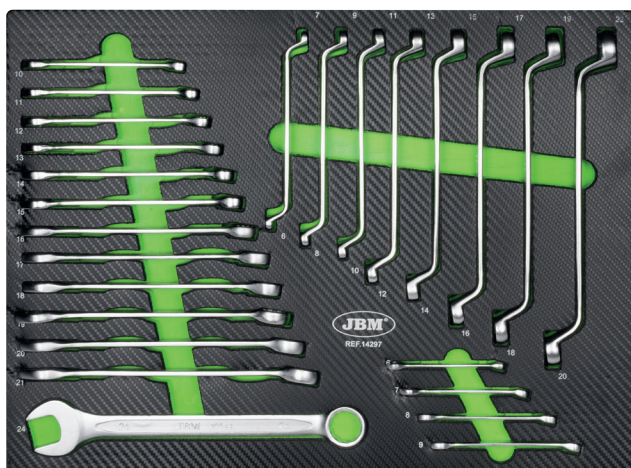

54836
SET DE 3 MODULE EVA CARBON PENTRU CĂRUCIOR DE SCULE

INCLUDE

14296 MODUL DE TUBULARE HEXAGONALE CU 108 PIESE CU FINISAJ DIN FIBRĂ DE CARBON

14297 MODUL EVA CU 25 DE CHEI COMBinate ȘI ÎN FORMĂ DE COT

17775 ȘURUBELNIȚĂ, CLEȘTE ȘI MODUL DE CHEI ALLEN

DEZMEMBRAREA MODULELOR

	1/2"	x17	10, 11, 12, 13, 14, 15, 16, 17, 18, 19, 20, 21, 22, 24, 27, 30, 32mm
	1/4"	x13	4, 4.5, 5, 5.5, 6, 7, 8, 9, 10, 11, 12, 13, 14mm
	1/2"	x5	14, 15, 17, 19, 22mm
	1/4"	x8	6, 7, 8, 9, 10, 11, 12, 13mm
	1/2"	x8	E10, E11, E12, E14, E16, E18, E20, E24
	1/4"	x5	E4, E5, E6, E7, E8
		x2	1/2" - 1/4"
	1/2"	x2	125, 250mm
	1/4"	x2	50, 100mm
		x2	
	1/2"	x1	
	1/2"	x2	16, 21mm
		x3	1.5, 2, 2.5mm

		x2	PH1, PH2
		x2	PZ1, PZ2
	1/4"	x4	3, 4, 5, 6mm
		x3	SL4, SL5.5, SL6.5
		x8	T8, T10, T15, T20, T25, T27, T30
		x2	PH3, PH4
		x2	PZ3, PZ4
	8mm	x5	7, 8, 10, 12, 14mm
		x3	SL8, SL10, SL12
		x5	T40, T45, T50, T55, T60
		x1	1/4"
		x1	1/4"
		x1	8mm