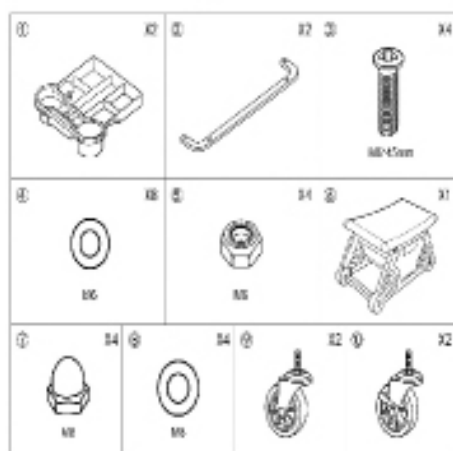

ASSEMBLY

Follow the illustrative images below to assemble the stool correctly.