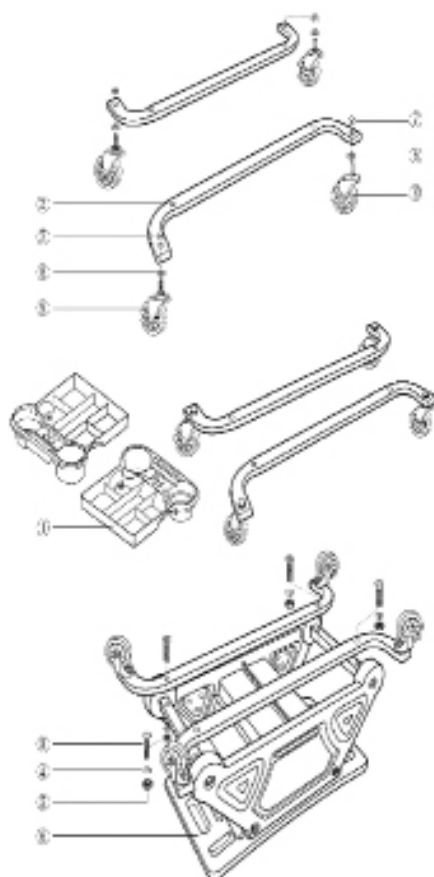

ASSEMBLY

Follow the illustrative images below to assemble the stool correctly.