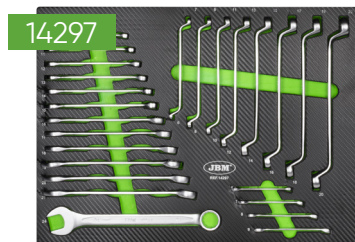

16629

KOMPONENTEN

16561

SERIE446

ZERLEGEN DER MODULE

14296

	1/2"	x17	10, 11, 12, 13, 14, 15, 16, 17, 18, 19, 20, 21, 22, 24, 27, 30, 32mm
	1/4"	x13	4, 4.5, 5, 5.5, 6, 7, 8, 9, 10, 11, 12, 13, 14mm
	1/2"	x5	14, 15, 17, 19, 22mm
	1/4"	x8	6, 7, 8, 9, 10, 11, 12, 13mm
	1/2"	x8	E10, E11, E12, E14, E16, E18, E20, E24
	1/4"	x5	E4, E5, E6, E7, E8
	7/16"	x2	1/2" - 1/4"
	1/2"	x2	125, 250mm
	1/4"	x2	50, 100mm
		x2	
	1/2"	x1	
	1/2"	x2	16, 21mm
		x3	1.5, 2, 2.5mm

		x2	PH1, PH2
		x2	PZ1, PZ2
	1/4"	x4	3, 4, 5, 6mm
		x3	SL4, SL5.5, SL6.5
		x8	T8, T10, T15, T20, T25, T27, T30
		x2	PH3, PH4
		x2	PZ3, PZ4
	8mm	x5	7, 8, 10, 12, 14mm
		x3	SL8, SL10, SL12
		x5	T40, T45, T50, T55, T60
		x1	1/4"
		x1	1/4"
	1/2"	x1	8mm