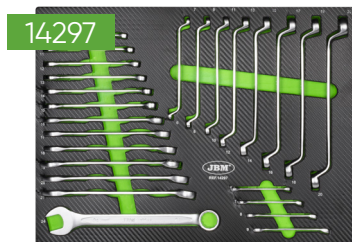

16629

COMPONENTE

16561

SERIE446

**DEZMEMBRAREA MODULELOR**

**14296**

	<b>1/2"</b>	x17	10, 11, 12, 13, 14, 15, 16, 17, 18, 19, 20, 21, 22, 24, 27, 30, 32mm
	<b>1/4"</b>	x13	4, 4.5, 5, 5.5, 6, 7, 8, 9, 10, 11, 12, 13, 14mm
	<b>1/2"</b>	x5	14, 15, 17, 19, 22mm
	<b>1/4"</b>	x8	6, 7, 8, 9, 10, 11, 12, 13mm
	<b>1/2"</b>	x8	E10, E11, E12, E14, E16, E18, E20, E24
	<b>1/4"</b>	x5	E4, E5, E6, E7, E8
	<b>T2</b>	x2	1/2" - 1/4"
	<b>1/2"</b>	x2	125, 250mm
	<b>1/4"</b>	x2	50, 100mm
		x2	
	<b>1/2"</b>	x1	
	<b>1/2"</b>	x2	16, 21mm
		x3	1.5, 2, 2.5mm

		x2	PH1, PH2
		x2	PZ1, PZ2
	<b>1/4"</b>	x4	3, 4, 5, 6mm
		x3	SL4, SL5.5, SL6.5
		x8	T8, T10, T15, T20, T25, T27, T30
		x2	PH3, PH4
		x2	PZ3, PZ4
	<b>8mm</b>	x5	7, 8, 10, 12, 14mm
		x3	SL8, SL10, SL12
		x5	T40, T45, T50, T55, T60
		x1	1/4"
		x1	1/4"
	<b>1/2"</b>	x1	8mm