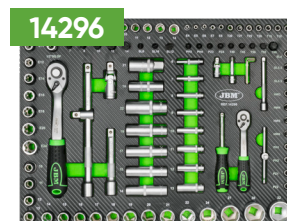

**SERIE446**
**SET DE MOBILIER MODULAR PENTRU ATELIER (18 PIESE) + SET DE 4 MODULE DIN EVA CARBON**

**INCLUDE**

x1	16490	DULAP ÎNALT (REF. 54327)
x1	16627	DULAP CU 4 SERTARE (REF.54327)
x1	16628	DULAP CU 6 SERTARE (REF.54327)
x1	16500	DULAP CU 2 UȘI (REF.54327)
x3	16494	DULAP DE PERETE (REF. 54327)
x6	16498	PANOU PENTRU SCULE 680X340X25MM (REF. 54327)
x1	16629	MASĂ DE LUCRU MDF 2040X500X38MM (REF.54327)
x3	16561	BARĂ SUPORT (REF.54327)

COMPONENTE

16500

16628

16627

16494

16498

338x25x680mm

16490

16629

COMPONENTE

16561

SERIE446

**DEZMEMBRAREA MODULELOR**

**14296**

	<b>1/2"</b>	x17	10, 11, 12, 13, 14, 15, 16, 17, 18, 19, 20, 21, 22, 24, 27, 30, 32mm
	<b>1/4"</b>	x13	4, 4.5, 5, 5.5, 6, 7, 8, 9, 10, 11, 12, 13, 14mm
	<b>1/2"</b>	x5	14, 15, 17, 19, 22mm
	<b>1/4"</b>	x8	6, 7, 8, 9, 10, 11, 12, 13mm
	<b>1/2"</b>	x8	E10, E11, E12, E14, E16, E18, E20, E24
	<b>1/4"</b>	x5	E4, E5, E6, E7, E8
	<b>T2</b>	x2	1/2" - 1/4"
	<b>1/2"</b>	x2	125, 250mm
	<b>1/4"</b>	x2	50, 100mm
		x2	
	<b>1/2"</b>	x1	
	<b>1/2"</b>	x2	16, 21mm
		x3	1.5, 2, 2.5mm