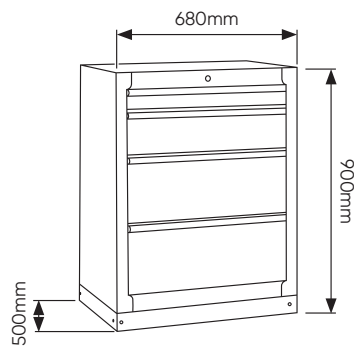

**SERIE446**
**SET DE MOBILIER MODULAR PENTRU ATELIER (18 PIESE) + SET DE 4 MODULE DIN EVA CARBON**

**INCLUDE**

x1	16490	DULAP ÎNALT (REF. 54327)
x1	16627	DULAP CU 4 SERTARE (REF.54327)
x1	16628	DULAP CU 6 SERTARE (REF.54327)
x1	16500	DULAP CU 2 UȘI (REF.54327)
x3	16494	DULAP DE PERETE (REF. 54327)
x6	16498	PANOU PENTRU SCULE 680X340X25MM (REF. 54327)
x1	16629	MASĂ DE LUCRU MDF 2040X500X38MM (REF.54327)
x3	16561	BARĂ SUPORT (REF.54327)

COMPONENTE

16500

16628

16627

16494

16498

338x25x680mm

16490

16629

COMPONENTE

16561

SERIE446

**DEZMEMBRAREA MODULELOR**

**14296**

	<b>1/2"</b>	x17	10, 11, 12, 13, 14, 15, 16, 17, 18, 19, 20, 21, 22, 24, 27, 30, 32mm
	<b>1/4"</b>	x13	4, 4.5, 5, 5.5, 6, 7, 8, 9, 10, 11, 12, 13, 14mm
	<b>1/2"</b>	x5	14, 15, 17, 19, 22mm
	<b>1/4"</b>	x8	6, 7, 8, 9, 10, 11, 12, 13mm
	<b>1/2"</b>	x8	E10, E11, E12, E14, E16, E18, E20, E24
	<b>1/4"</b>	x5	E4, E5, E6, E7, E8
	<b>T2</b>	x2	1/2" - 1/4"
	<b>1/2"</b>	x2	125, 250mm
	<b>1/4"</b>	x2	50, 100mm
		x2	
	<b>1/2"</b>	x1	
	<b>1/2"</b>	x2	16, 21mm
		x3	1.5, 2, 2.5mm