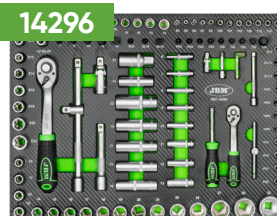

SERIE446
**SET DE MOBILIER MODULAR PENTRU ATELIER (18
PIESE) + SET DE 4 MODULE DIN EVA CARBON**
**ACERO
STEEL**
MDF

318,20Kg

INCLUDE

x1	16490	DULAP ÎNALT (REF. 54327)
x1	16627	DULAP CU 4 SERTARE (REF.54327)
x1	16628	DULAP CU 6 SERTARE (REF.54327)
x1	16500	DULAP CU 2 UȘI (REF.54327)
x3	16494	DULAP DE PERETE (REF. 54327)
x6	16498	PANOU PENTRU SCULE 680X340X25MM (REF. 54327)
x1	16629	MASĂ DE LUCRU MDF 2040X500X40MM (REF.54327)
x3	16561	BARĂ SUPORT (REF.54327)

COMPONENTE

16500

16628

16627

16494

16498

338x25x680mm

16490

16629

COMPONENTE

16561

SERIE446

DEZMEMBRAREA MODULELOR

14296

	1/2"	x17	10, 11, 12, 13, 14, 15, 16, 17, 18, 19, 20, 21, 22, 24, 27, 30, 32mm
	1/4"	x13	4, 4.5, 5, 5.5, 6, 7, 8, 9, 10, 11, 12, 13, 14mm
	1/2"	x5	14, 15, 17, 19, 22mm
	1/4"	x8	6, 7, 8, 9, 10, 11, 12, 13mm
	1/2"	x8	E10, E11, E12, E14, E16, E18, E20, E24
	1/4"	x5	E4, E5, E6, E7, E8
	T2	x2	1/2" - 1/4"
	1/2"	x2	125, 250mm
	1/4"	x2	50, 100mm
		x2	
	1/2"	x1	
	1/2"	x2	16, 21mm
		x3	1.5, 2, 2.5mm