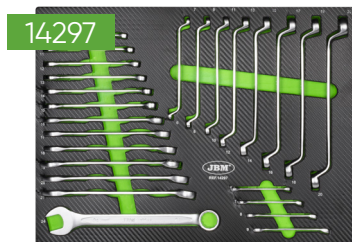

16629

COMPONENTE

16561

SERIE446

DEZMEMBRAREA MODULELOR

14296

	1/2"	x17	10, 11, 12, 13, 14, 15, 16, 17, 18, 19, 20, 21, 22, 24, 27, 30, 32mm
	1/4"	x13	4, 4.5, 5, 5.5, 6, 7, 8, 9, 10, 11, 12, 13, 14mm
	1/2"	x5	14, 15, 17, 19, 22mm
	1/4"	x8	6, 7, 8, 9, 10, 11, 12, 13mm
	1/2"	x8	E10, E11, E12, E14, E16, E18, E20, E24
	1/4"	x5	E4, E5, E6, E7, E8
	T2	x2	1/2" - 1/4"
	1/2"	x2	125, 250mm
	1/4"	x2	50, 100mm
		x2	
	1/2"	x1	
	1/2"	x2	16, 21mm
		x3	1.5, 2, 2.5mm

		x2	PH1, PH2
		x2	PZ1, PZ2
	1/4"	x4	3, 4, 5, 6mm
		x3	SL4, SL5.5, SL6.5
		x8	T8, T10, T15, T20, T25, T27, T30
		x2	PH3, PH4
		x2	PZ3, PZ4
	8mm	x5	7, 8, 10, 12, 14mm
		x3	SL8, SL10, SL12
		x5	T40, T45, T50, T55, T60
		x1	1/4"
		x1	1/4"
	1/2"	x1	8mm