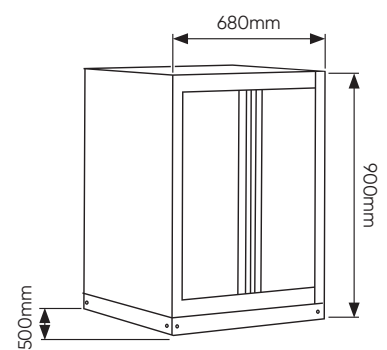

SERIE518

MODULAR FURNITURE SET (22PCS) - CORNER
EXTENSIONACERO
STEEL

MDF

203,25Kg

IT CONTAINS

- | | | |
|----|-------|---|
| x1 | 16491 | CORNER WALL CABINET |
| x1 | 16492 | CORNER CABINET WITH MDF BOARD |
| x1 | 16493 | CABINET WITH 3 DRAWERS WITH PAPER REEL HOLDER |
| x2 | 16494 | WALL CABINET |
| x1 | 16496 | MDF BOARD 1360X500X40MM (REF. 16627/16628/16500) |
| x4 | 16498 | PEG BOARD 680X340X25MM (REF.54327) |
| x1 | 16500 | 2-DOOR CABINET |
| x1 | 16516 | SET OF 4 PEG BOARDS FOR CORNER CABINET (REF. 16492) |
| x6 | 16561 | SUPPORT BAR (REF.54327) |

COMPONENTS

16492

16493

16500

16491

16494

16498

338x25x680mm

16496

16516

225x38x775mm

COMPONENTS

16561

SERIE518

AVAILABLE COLORS

SERIE518R