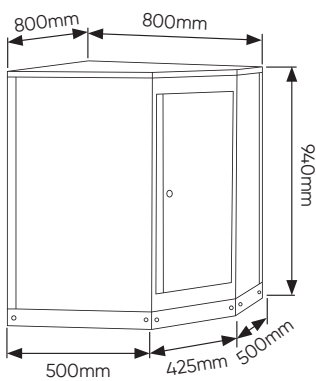

SERIE518

MODULAR FURNITURE SET (22PCS) - CORNER
EXTENSIONACERO
STEEL

MDF

203,25Kg

IT CONTAINS

- | | | |
|----|-------|---|
| x1 | 16491 | CORNER WALL CABINET |
| x1 | 16492 | CORNER CABINET WITH MDF BOARD |
| x1 | 16493 | CABINET WITH 3 DRAWERS WITH PAPER REEL HOLDER |
| x2 | 16494 | WALL CABINET |
| x1 | 16496 | MDF BOARD 1360X500X40MM (REF. 16627/16628/16500) |
| x4 | 16498 | PEG BOARD 680X340X25MM (REF.54327) |
| x1 | 16500 | 2-DOOR CABINET |
| x1 | 16516 | SET OF 4 PEG BOARDS FOR CORNER CABINET (REF. 16492) |
| x6 | 16561 | SUPPORT BAR (REF.54327) |

COMPONENTS

16492

16493

16500

16491

16494

16498

338x25x680mm