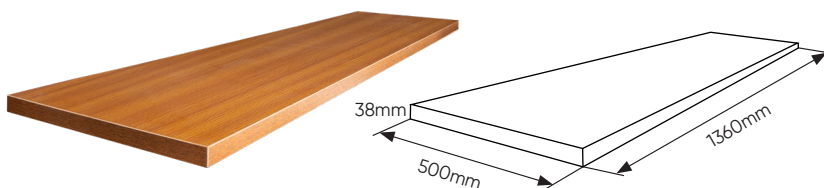

SERIE518

MODULAR FURNITURE SET (22PCS) - CORNER
EXTENSIONACERO
STEEL

MDF

203,25Kg

IT CONTAINS

- | | | |
|----|-------|---|
| x1 | 16491 | CORNER WALL CABINET |
| x1 | 16492 | CORNER CABINET WITH MDF BOARD |
| x1 | 16493 | CABINET WITH 3 DRAWERS WITH PAPER REEL HOLDER |
| x2 | 16494 | WALL CABINET |
| x1 | 16496 | MDF BOARD 1360X500X40MM (REF. 16627/16628/16500) |
| x4 | 16498 | PEG BOARD 680X340X25MM (REF.54327) |
| x1 | 16500 | 2-DOOR CABINET |
| x1 | 16516 | SET OF 4 PEG BOARDS FOR CORNER CABINET (REF. 16492) |
| x6 | 16561 | SUPPORT BAR (REF.54327) |

COMPONENTS

16492

16493

16500

16491

16494

16498

338x25x680mm

16496

16516

225x38x775mm

COMPONENTS

16561

SERIE518

AVAILABLE COLORS

SERIE518R