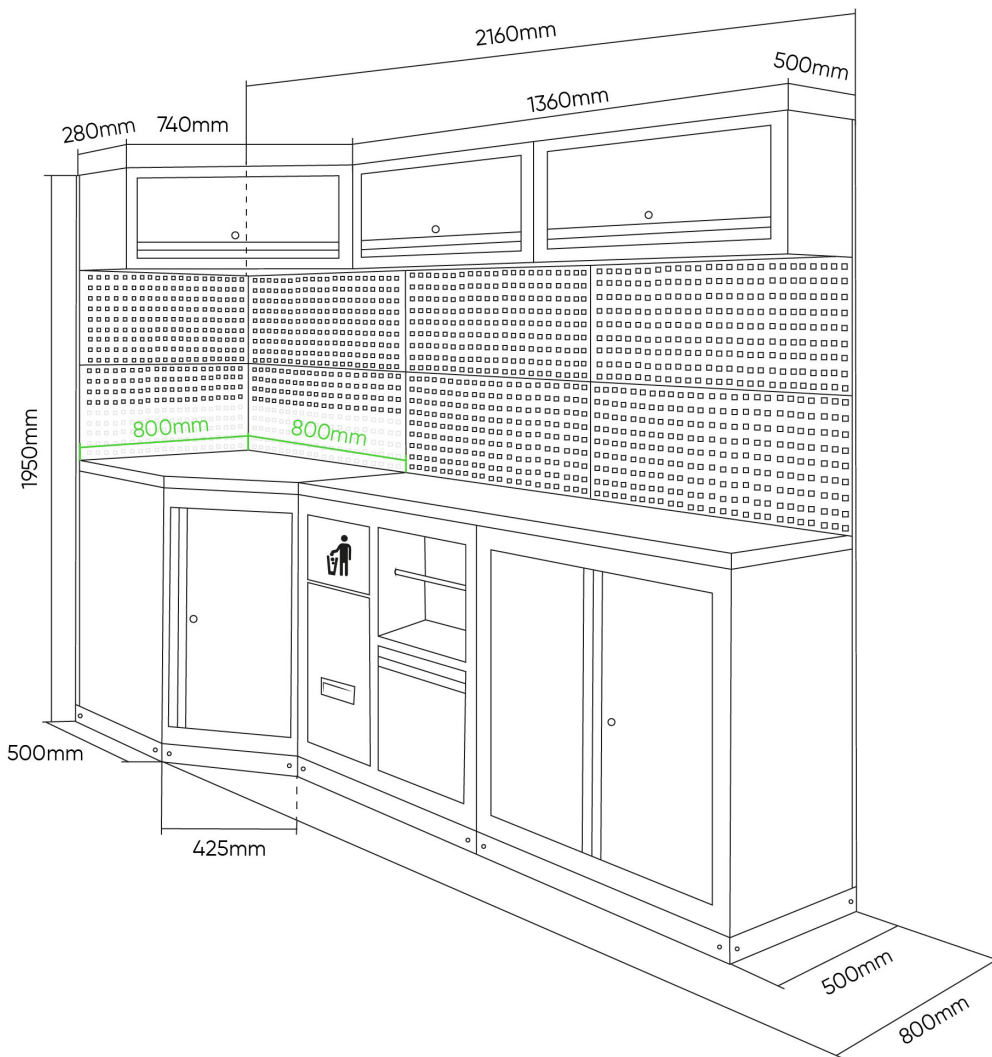

COMPONENTS

16492

16493

16500

16491

16494

16498

338x25x680mm

16496

16516

225x38x775mm

COMPONENTS

16561

SERIE518

AVAILABLE COLORS

SERIE518R