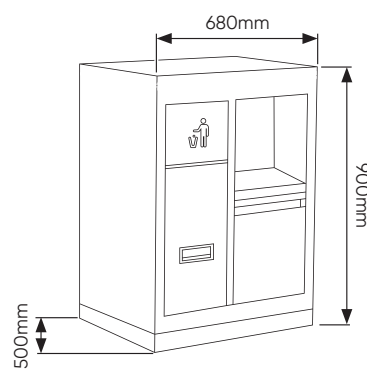

SERIE518

MODULAR FURNITURE SET (22PCS) - CORNER
EXTENSIONACERO
STEEL

MDF

203,25Kg

IT CONTAINS

- | | | |
|----|-------|---|
| x1 | 16491 | CORNER WALL CABINET |
| x1 | 16492 | CORNER CABINET WITH MDF BOARD |
| x1 | 16493 | CABINET WITH 3 DRAWERS WITH PAPER REEL HOLDER |
| x2 | 16494 | WALL CABINET |
| x1 | 16496 | MDF BOARD 1360X500X40MM (REF. 16627/16628/16500) |
| x4 | 16498 | PEG BOARD 680X340X25MM (REF.54327) |
| x1 | 16500 | 2-DOOR CABINET |
| x1 | 16516 | SET OF 4 PEG BOARDS FOR CORNER CABINET (REF. 16492) |
| x6 | 16561 | SUPPORT BAR (REF.54327) |

COMPONENTS

16492

16493

16500

16491

16494

16498

338x25x680mm