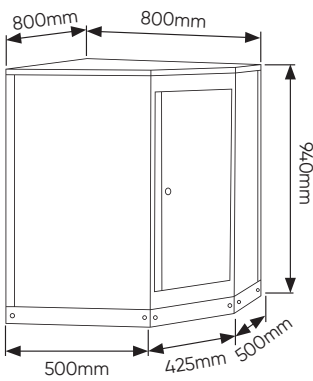

SERIE528

MODULAR FURNITURE SET (4PCS) - EXTENSION WITH CORNER CABINET
(REF.16492)

IT CONTAINS

x1	16491	CORNER CABINET (REF.54327)
x1	16492	CORNER CABINET WITH MDF BOARD (REF.54327)
x1	16516	SET OF 4 PEG BOARDS FOR CORNER CABINET (REF. 16492)
x4	16561	SUPPORT BAR (REF.54327)

COMPONENTS

16491

16492

16516

225x38x775mm

16561

COMPONENTS

SERIE528