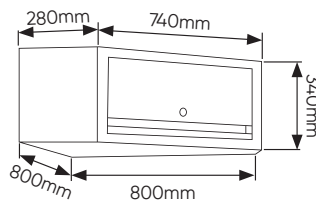

SERIE528

MODULAR FURNITURE SET (4PCS) - EXTENSION WITH CORNER CABINET
(REF.16492)

IT CONTAINS

x1	16491	CORNER CABINET (REF.54327)
x1	16492	CORNER CABINET WITH MDF BOARD (REF.54327)
x1	16516	SET OF 4 PEG BOARDS FOR CORNER CABINET (REF. 16492)
x4	16561	SUPPORT BAR (REF.54327)

COMPONENTS

16491

16492

16516

225x38x775mm

16561

COMPONENTS

SERIE528