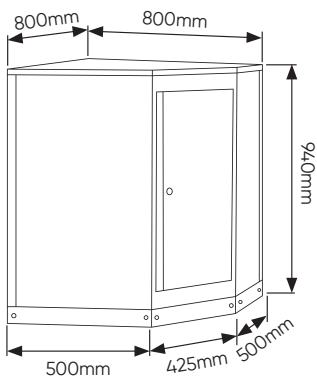

16493

16490

16561

KOMPONENTEN

16491

16494

16498

338x25x680mm

16629

16496

16498

338x25x680mm

SERIE565

ZERLEGEN DER MODULE

14296

	1/2"	x17	10, 11, 12, 13, 14, 15, 16, 17, 18, 19, 20, 21, 22, 24, 27, 30, 32mm
	1/4"	x13	4, 4.5, 5, 5.5, 6, 7, 8, 9, 10, 11, 12, 13, 14mm
	1/2"	x5	14, 15, 17, 19, 22mm
	1/4"	x8	6, 7, 8, 9, 10, 11, 12, 13mm
	1/2"	x8	E10, E11, E12, E14, E16, E18, E20, E24
	1/4"	x5	E4, E5, E6, E7, E8
	7/16"	x2	1/2" - 1/4"
	1/2"	x2	125, 250mm
	1/4"	x2	50, 100mm
		x2	
	1/2"	x1	
	1/2"	x2	16, 21mm
		x3	1.5, 2, 2.5mm