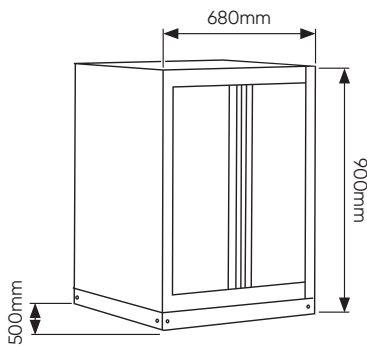

COMPONENTS