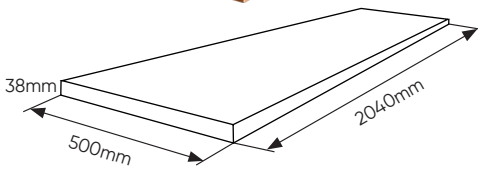

16493

16490

16561

COMPONENTS

16491

16494

16498

338x25x680mm

16629

16496

16498

338x25x680mm

SERIE565

EVA TRY SPARE PARTS

14296

	1/2"	x17	10, 11, 12, 13, 14, 15, 16, 17, 18, 19, 20, 21, 22, 24, 27, 30, 32mm
	1/4"	x13	4, 4.5, 5, 5.5, 6, 7, 8, 9, 10, 11, 12, 13, 14mm
	1/2"	x5	14, 15, 17, 19, 22mm
	1/4"	x8	6, 7, 8, 9, 10, 11, 12, 13mm
	1/2"	x8	E10, E11, E12, E14, E16, E18, E20, E24
	1/4"	x5	E4, E5, E6, E7, E8
	7/16"	x2	1/2" - 1/4"
	1/2"	x2	125, 250mm
	1/4"	x2	50, 100mm
		x2	
	1/2"	x1	
	1/2"	x2	16, 21mm
		x3	1.5, 2, 2.5mm