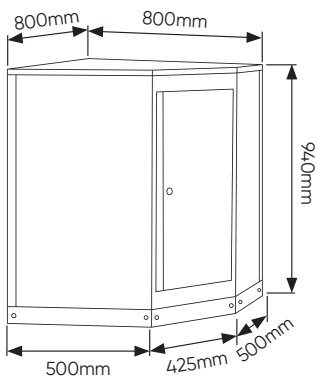

16493

16490

16561

COMPONENTS

16491

16494

16498

338x25x680mm

16629

16496

16498

338x25x680mm

SERIE565

EVA TRY SPARE PARTS

14296

	1/2"	x17	10, 11, 12, 13, 14, 15, 16, 17, 18, 19, 20, 21, 22, 24, 27, 30, 32mm
	1/4"	x13	4, 4.5, 5, 5.5, 6, 7, 8, 9, 10, 11, 12, 13, 14mm
	1/2"	x5	14, 15, 17, 19, 22mm
	1/4"	x8	6, 7, 8, 9, 10, 11, 12, 13mm
	1/2"	x8	E10, E11, E12, E14, E16, E18, E20, E24
	1/4"	x5	E4, E5, E6, E7, E8
	7/16"	x2	1/2" - 1/4"
	1/2"	x2	125, 250mm
	1/4"	x2	50, 100mm
		x2	
	1/2"	x1	
	1/2"	x2	16, 21mm
		x3	1.5, 2, 2.5mm