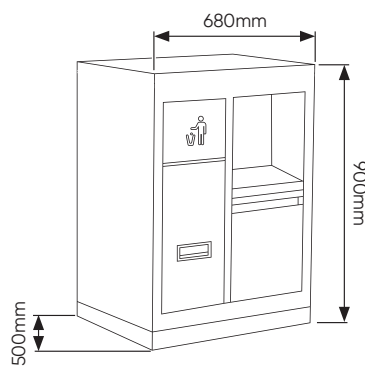

16493

16490

16561

COMPONENTS

16491

16494

16498

338x25x680mm

16629

16496

16498

338x25x680mm

SERIE565

EVA TRY SPARE PARTS

14296

	1/2"	x17	10, 11, 12, 13, 14, 15, 16, 17, 18, 19, 20, 21, 22, 24, 27, 30, 32mm
	1/4"	x13	4, 4.5, 5, 5.5, 6, 7, 8, 9, 10, 11, 12, 13, 14mm
	1/2"	x5	14, 15, 17, 19, 22mm
	1/4"	x8	6, 7, 8, 9, 10, 11, 12, 13mm
	1/2"	x8	E10, E11, E12, E14, E16, E18, E20, E24
	1/4"	x5	E4, E5, E6, E7, E8
	7/16"	x2	1/2" - 1/4"
	1/2"	x2	125, 250mm
	1/4"	x2	50, 100mm
		x2	
	1/2"	x1	
	1/2"	x2	16, 21mm
		x3	1.5, 2, 2.5mm