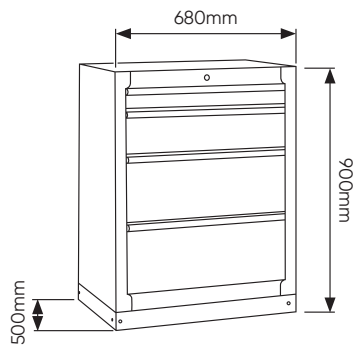

COMPONENTS

16628

16490