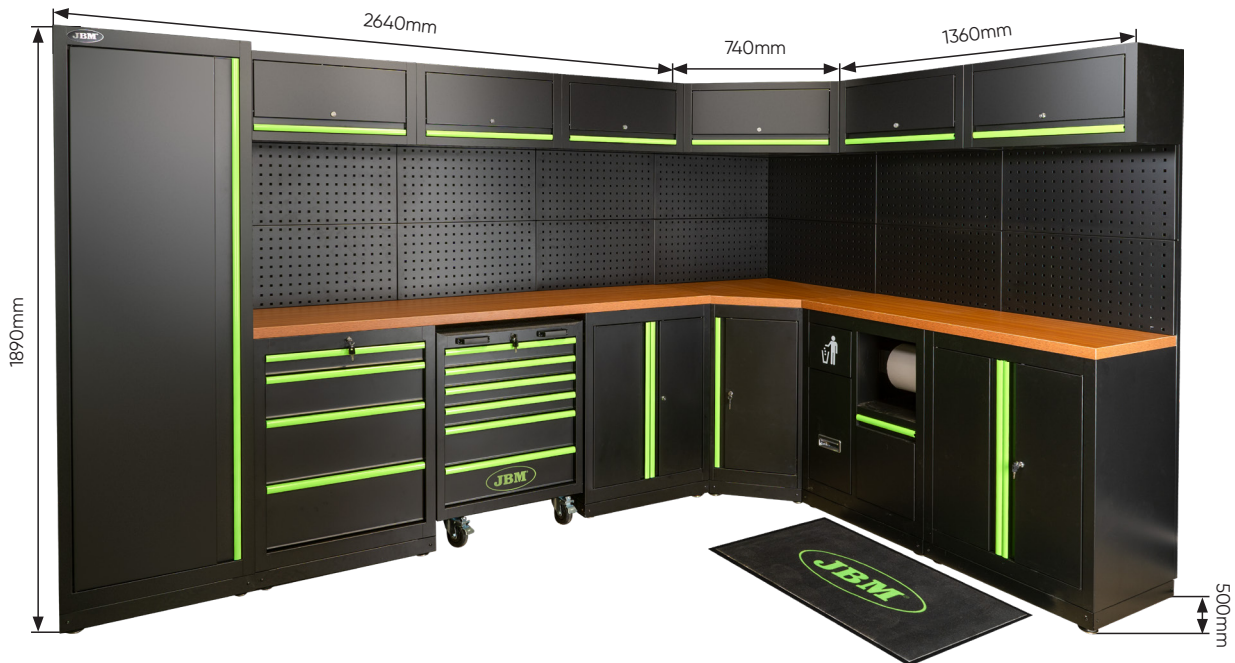

16629

16496

16498

338x25x680mm

SERIE565

EVA TRY SPARE PARTS

14296

	1/2"	x17	10, 11, 12, 13, 14, 15, 16, 17, 18, 19, 20, 21, 22, 24, 27, 30, 32mm
	1/4"	x13	4, 4.5, 5, 5.5, 6, 7, 8, 9, 10, 11, 12, 13, 14mm
	1/2"	x5	14, 15, 17, 19, 22mm
	1/4"	x8	6, 7, 8, 9, 10, 11, 12, 13mm
	1/2"	x8	E10, E11, E12, E14, E16, E18, E20, E24
	1/4"	x5	E4, E5, E6, E7, E8
	7/16"	x2	1/2" - 1/4"
	1/2"	x2	125, 250mm
	1/4"	x2	50, 100mm
		x2	
	1/2"	x1	
	1/2"	x2	16, 21mm
		x3	1.5, 2, 2.5mm