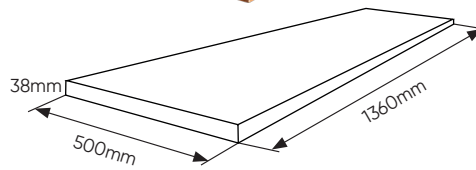

16493

16490

16561

COMPONENTS

16491

16494

16498

338x25x680mm

16629

16496

16498

338x25x680mm

SERIE565

EVA TRY SPARE PARTS

14296

	1/2"	x17	10, 11, 12, 13, 14, 15, 16, 17, 18, 19, 20, 21, 22, 24, 27, 30, 32mm
	1/4"	x13	4, 4.5, 5, 5.5, 6, 7, 8, 9, 10, 11, 12, 13, 14mm
	1/2"	x5	14, 15, 17, 19, 22mm
	1/4"	x8	6, 7, 8, 9, 10, 11, 12, 13mm
	1/2"	x8	E10, E11, E12, E14, E16, E18, E20, E24
	1/4"	x5	E4, E5, E6, E7, E8
	7/16"	x2	1/2" - 1/4"
	1/2"	x2	125, 250mm
	1/4"	x2	50, 100mm
		x2	
	1/2"	x1	
	1/2"	x2	16, 21mm
		x3	1.5, 2, 2.5mm