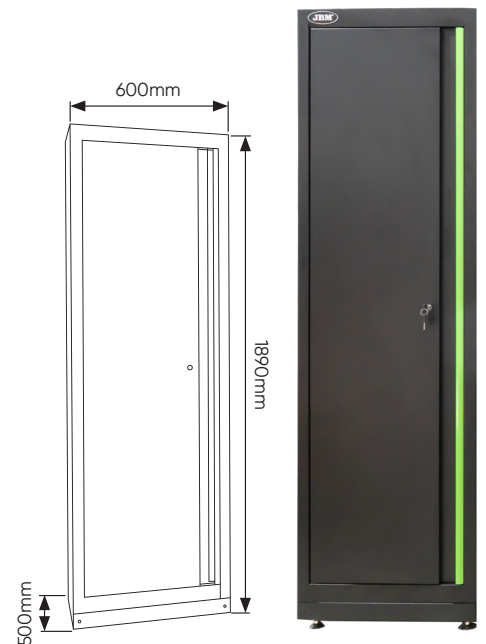

SERIE518

x1	16491	CORNER CABINET (REF.54327)
x1	16492	CORNER CABINET WITH MDF BOARD (REF.54327)
x1	16493	CABINET WITH 3 DRAWERS WITH PAPER REEL HOLDER (REF. 54327)
x2	16494	WALL CABINET (REF. 54327)
x1	16496	MDF BOARD 1360X500X38MM (REF. 16627/16628/16500)
x4	16498	PEG BOARD 680X340X25MM (REF.54327)
x1	16500	CABINET WITH 2 DOORS (REF.54327)
x1	16516	SET OF 4 PEG BOARDS FOR CORNER CABINET (REF. 16492)
x6	16561	SUPPORT BAR (REF.54327)

16493

16490

16561

COMPONENTS

16491

16494

16498

338x25x680mm