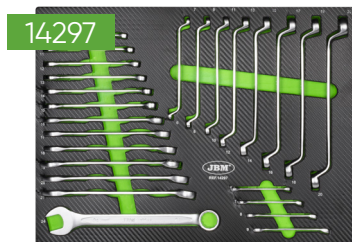

338x25x680mm

SERIE565

DEZMEMBRAREA MODULELOR

14296

	1/2"	x17	10, 11, 12, 13, 14, 15, 16, 17, 18, 19, 20, 21, 22, 24, 27, 30, 32mm
	1/4"	x13	4, 4.5, 5, 5.5, 6, 7, 8, 9, 10, 11, 12, 13, 14mm
	1/2"	x5	14, 15, 17, 19, 22mm
	1/4"	x8	6, 7, 8, 9, 10, 11, 12, 13mm
	1/2"	x8	E10, E11, E12, E14, E16, E18, E20, E24
	1/4"	x5	E4, E5, E6, E7, E8
	T2	x2	1/2" - 1/4"
	1/2"	x2	125, 250mm
	1/4"	x2	50, 100mm
		x2	
	1/2"	x1	
	1/2"	x2	16, 21mm
		x3	1.5, 2, 2.5mm

		x2	PH1, PH2
		x2	PZ1, PZ2
	1/4"	x4	3, 4, 5, 6mm
		x3	SL4, SL5.5, SL6.5
		x8	T8, T10, T15, T20, T25, T27, T30
		x2	PH3, PH4
		x2	PZ3, PZ4
	8mm	x5	7, 8, 10, 12, 14mm
		x3	SL8, SL10, SL12
		x5	T40, T45, T50, T55, T60
		x1	1/4"
		x1	1/4"
	1/2"	x1	8mm