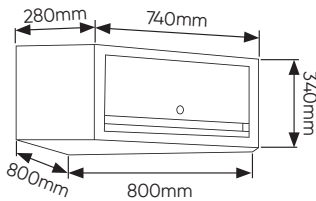

COMPONENTE

16491

16494

16498

338x25x680mm

16629

16496

16498

338x25x680mm

SERIE565

DEZMEMBRAREA MODULELOR

14296

	1/2"	x17	10, 11, 12, 13, 14, 15, 16, 17, 18, 19, 20, 21, 22, 24, 27, 30, 32mm
	1/4"	x13	4, 4.5, 5, 5.5, 6, 7, 8, 9, 10, 11, 12, 13, 14mm
	1/2"	x5	14, 15, 17, 19, 22mm
	1/4"	x8	6, 7, 8, 9, 10, 11, 12, 13mm
	1/2"	x8	E10, E11, E12, E14, E16, E18, E20, E24
	1/4"	x5	E4, E5, E6, E7, E8
	T2	x2	1/2" - 1/4"
	1/2"	x2	125, 250mm
	1/4"	x2	50, 100mm
		x2	
	1/2"	x1	
	1/2"	x2	16, 21mm
		x3	1.5, 2, 2.5mm