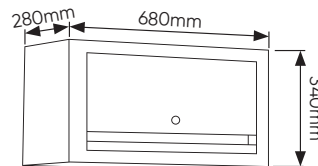

COMPONENTE

16491

16494

16498

338x25x680mm

16629

16496

16498

338x25x680mm

SERIE565

DEZMEMBRAREA MODULELOR

14296

	1/2"	x17	10, 11, 12, 13, 14, 15, 16, 17, 18, 19, 20, 21, 22, 24, 27, 30, 32mm
	1/4"	x13	4, 4.5, 5, 5.5, 6, 7, 8, 9, 10, 11, 12, 13, 14mm
	1/2"	x5	14, 15, 17, 19, 22mm
	1/4"	x8	6, 7, 8, 9, 10, 11, 12, 13mm
	1/2"	x8	E10, E11, E12, E14, E16, E18, E20, E24
	1/4"	x5	E4, E5, E6, E7, E8
	T2	x2	1/2" - 1/4"
	1/2"	x2	125, 250mm
	1/4"	x2	50, 100mm
		x2	
	1/2"	x1	
	1/2"	x2	16, 21mm
		x3	1.5, 2, 2.5mm