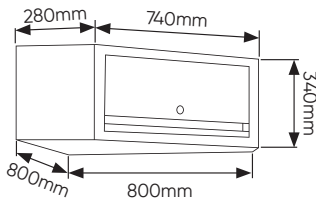

COMPONENTS

16491

16494

16498

338x25x680mm

16600

2040x500mm

Designed to cover 3 modules

17747

1360x500x38mm

Designed to cover 2 modules

16836

800x500x425x40mm

16498

338x25x680mm

SERIE587

EVA TRY SPARE PARTS

14296

	1/2"	x17	10, 11, 12, 13, 14, 15, 16, 17, 18, 19, 20, 21, 22, 24, 27, 30, 32mm
	1/4"	x13	4, 4.5, 5, 5.5, 6, 7, 8, 9, 10, 11, 12, 13, 14mm
	1/2"	x5	14, 15, 17, 19, 22mm
	1/4"	x8	6, 7, 8, 9, 10, 11, 12, 13mm
	1/2"	x8	E10, E11, E12, E14, E16, E18, E20, E24
	1/4"	x5	E4, E5, E6, E7, E8
	7/32"	x2	1/2" - 1/4"
	1/2"	x2	125, 250mm
	1/4"	x2	50, 100mm
		x2	
	1/2"	x1	
	1/2"	x2	16, 21mm
		x3	1.5, 2, 2.5mm