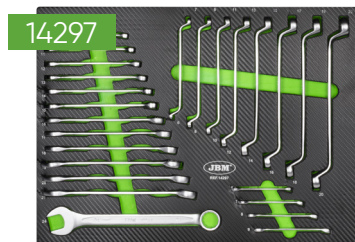

14297

	x8	6x7, 8x9, 10x11, 12x13, 14x15, 16x17, 18x19, 20x22mm
	x12	6, 7, 8, 10, 11, 12, 13, 14, 15, 17, 19, 22mm