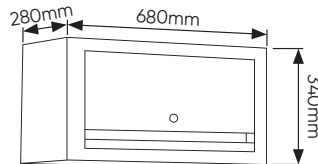

COMPONENTS

16491

16494

16498

338x25x680mm

16600

2040x500mm

Designed to cover 3 modules

17747

1360x500x38mm

Designed to cover 2 modules

16836

800x500x425x40mm

16498

338x25x680mm

SERIE587

EVA TRY SPARE PARTS

14296

	1/2"	x17	10, 11, 12, 13, 14, 15, 16, 17, 18, 19, 20, 21, 22, 24, 27, 30, 32mm
	1/4"	x13	4, 4.5, 5, 5.5, 6, 7, 8, 9, 10, 11, 12, 13, 14mm
	1/2"	x5	14, 15, 17, 19, 22mm
	1/4"	x8	6, 7, 8, 9, 10, 11, 12, 13mm
	1/2"	x8	E10, E11, E12, E14, E16, E18, E20, E24
	1/4"	x5	E4, E5, E6, E7, E8
	7/32"	x2	1/2" - 1/4"
	1/2"	x2	125, 250mm
	1/4"	x2	50, 100mm
		x2	
	1/2"	x1	
	1/2"	x2	16, 21mm
		x3	1.5, 2, 2.5mm