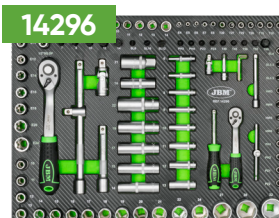

**SERIE588**

CONJUNTO DE MÓVEIS MODULARES PARA OFICINA (18 PCS) +KIT DE 4 MÓDULOS DE CARBONO EVA PARA FERRAMENTAS

ACERO  
STEEL

INOX  
SS

267,40Kg

**INCLUI**

|    |       |  |
|----|-------|--|
| x1 | 16490 | ARMÁRIO ALTO                                     |
| x1 | 16627 | ARMÁRIO COM 4 GAVETAS                            |
| x1 | 16628 | ARMÁRIO DE 6 GAVETAS                             |
| x1 | 16500 | ARMÁRIO COM 2 PORTAS                             |
| x3 | 16494 | ARMÁRIO DE PAREDE                                |
| x6 | 16498 | PANEL DE FERRAMENTAS 680X340X25 MM (REF. 54327)  |
| x1 | 16600 | PLACA DE AÇO INOXIDÁVEL 2040X500 MM (REF. 54327) |
| x3 | 16561 | BARRA DE SUPORTE (REF.54327)                     |

COMPONENTES

16500

16628

16627

16494

16498

338x25x680mm

16490

16600

COMPONENTES

16561

SERIE588

**DESMONTAGEM DOS MÓDULOS**

**14296**

|  |             |     |  |
|--|-------------|-----|--|
|  | <b>1/2"</b> | x17 | 10, 11, 12, 13, 14, 15, 16, 17, 18, 19, 20, 21, 22, 24, 27, 30, 32mm |
|  | <b>1/4"</b> | x13 | 4, 4.5, 5, 5.5, 6, 7, 8, 9, 10, 11, 12, 13, 14mm                     |
|  | <b>1/2"</b> | x5  | 14, 15, 17, 19, 22mm   |
|  | <b>1/4"</b> | x8  | 6, 7, 8, 9, 10, 11, 12, 13mm   |
|  | <b>1/2"</b> | x8  | E10, E11, E12, E14, E16, E18, E20, E24                               |
|  | <b>1/4"</b> | x5  | E4, E5, E6, E7, E8   |
|  | <b>T2</b>   | x2  | 1/2" - 1/4"  |
|  | <b>1/2"</b> | x2  | 125, 250mm   |
|  | <b>1/4"</b> | x2  | 50, 100mm  |
|  |             | x2  |  |
|  | <b>1/2"</b> | x1  |  |
|  | <b>1/2"</b> | x2  | 16, 21mm   |
|  |             | x3  | 1.5, 2, 2.5mm  |