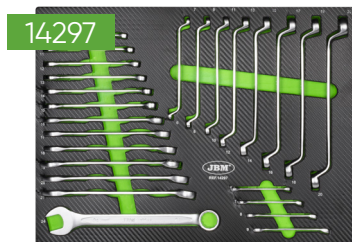

16600

COMPONENTES

16561

SERIE588

**DESMONTAGEM DOS MÓDULOS**

**14296**

|  |             |     |  |
|--|-------------|-----|--|
|  | <b>1/2"</b> | x17 | 10, 11, 12, 13, 14, 15, 16, 17, 18, 19, 20, 21, 22, 24, 27, 30, 32mm |
|  | <b>1/4"</b> | x13 | 4, 4.5, 5, 5.5, 6, 7, 8, 9, 10, 11, 12, 13, 14mm                     |
|  | <b>1/2"</b> | x5  | 14, 15, 17, 19, 22mm   |
|  | <b>1/4"</b> | x8  | 6, 7, 8, 9, 10, 11, 12, 13mm   |
|  | <b>1/2"</b> | x8  | E10, E11, E12, E14, E16, E18, E20, E24                               |
|  | <b>1/4"</b> | x5  | E4, E5, E6, E7, E8   |
|  | <b>T2</b>   | x2  | 1/2" - 1/4"  |
|  | <b>1/2"</b> | x2  | 125, 250mm   |
|  | <b>1/4"</b> | x2  | 50, 100mm  |
|  |             | x2  |  |
|  | <b>1/2"</b> | x1  |  |
|  | <b>1/2"</b> | x2  | 16, 21mm   |
|  |             | x3  | 1.5, 2, 2.5mm  |

|  |             |    |                                  |
|--|-------------|----|----------------------------------|
|  |             | x2 | PH1, PH2                         |
|  |             | x2 | PZ1, PZ2                         |
|  | <b>1/4"</b> | x4 | 3, 4, 5, 6mm                     |
|  |             | x3 | SL4, SL5.5, SL6.5                |
|  |             | x8 | T8, T10, T15, T20, T25, T27, T30 |
|  |             | x2 | PH3, PH4                         |
|  |             | x2 | PZ3, PZ4                         |
|  | <b>8mm</b>  | x5 | 7, 8, 10, 12, 14mm               |
|  |             | x3 | SL8, SL10, SL12                  |
|  |             | x5 | T40, T45, T50, T55, T60          |
|  |             | x1 | 1/4"                             |
|  |             | x1 | 1/4"                             |
|  | <b>1/2"</b> | x1 | 8mm                              |