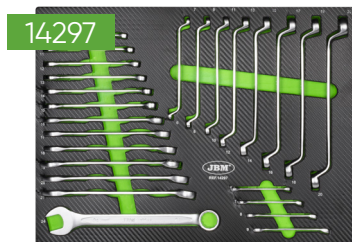

16600

COMPONENTE

16561

SERIE588

DEZMEMBRAREA MODULELOR

14296

	1/2"	x17	10, 11, 12, 13, 14, 15, 16, 17, 18, 19, 20, 21, 22, 24, 27, 30, 32mm
	1/4"	x13	4, 4.5, 5, 5.5, 6, 7, 8, 9, 10, 11, 12, 13, 14mm
	1/2"	x5	14, 15, 17, 19, 22mm
	1/4"	x8	6, 7, 8, 9, 10, 11, 12, 13mm
	1/2"	x8	E10, E11, E12, E14, E16, E18, E20, E24
	1/4"	x5	E4, E5, E6, E7, E8
	T2	x2	1/2" - 1/4"
	1/2"	x2	125, 250mm
	1/4"	x2	50, 100mm
		x2	
	1/2"	x1	
	1/2"	x2	16, 21mm
		x3	1.5, 2, 2.5mm

		x2	PH1, PH2
		x2	PZ1, PZ2
	1/4"	x4	3, 4, 5, 6mm
		x3	SL4, SL5.5, SL6.5
		x8	T8, T10, T15, T20, T25, T27, T30
		x2	PH3, PH4
		x2	PZ3, PZ4
	8mm	x5	7, 8, 10, 12, 14mm
		x3	SL8, SL10, SL12
		x5	T40, T45, T50, T55, T60
		x1	1/4"
		x1	1/4"
	1/2"	x1	8mm