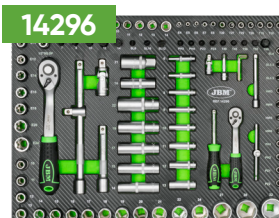

SERIE588
**SET DE MOBILIER MODULAR PENTRU ATELIER (18
PIESE) + SET DE 4 MODULE DIN EVA CARBON**
**ACERO
STEEL**
**INOX
SS**

267,40Kg

INCLUDE

x1	16490	DULAP ÎNALT
x1	16627	DULAP CU 4 SERTARE
x1	16628	DULAP CU 6 SERTARE
x1	16500	DULAP CU 2 UȘI
x3	16494	DULAP DE PERETE
x6	16498	PANOU PENTRU SCULE 680X340X25MM (REF. 54327)
x1	16600	PLACĂ DIN OȚEL INOXIDABIL 2040X500 MM (REF.54327)
x3	16561	BARĂ SUPORT (REF.54327)

COMPONENTE

16500

16628

16627

16494

16498

338x25x680mm

16490

16600

COMPONENTE

16561

SERIE588

DEZMEMBRAREA MODULELOR

14296

	1/2"	x17	10, 11, 12, 13, 14, 15, 16, 17, 18, 19, 20, 21, 22, 24, 27, 30, 32mm
	1/4"	x13	4, 4.5, 5, 5.5, 6, 7, 8, 9, 10, 11, 12, 13, 14mm
	1/2"	x5	14, 15, 17, 19, 22mm
	1/4"	x8	6, 7, 8, 9, 10, 11, 12, 13mm
	1/2"	x8	E10, E11, E12, E14, E16, E18, E20, E24
	1/4"	x5	E4, E5, E6, E7, E8
	T2	x2	1/2" - 1/4"
	1/2"	x2	125, 250mm
	1/4"	x2	50, 100mm
		x2	
	1/2"	x1	
	1/2"	x2	16, 21mm
		x3	1.5, 2, 2.5mm