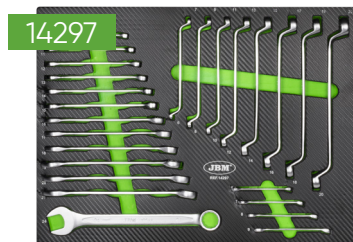

16600

KOMPONENTEN

16561

SERIE588

ZERLEGEN DER MODULE

14296

	1/2"	x17	10, 11, 12, 13, 14, 15, 16, 17, 18, 19, 20, 21, 22, 24, 27, 30, 32mm
	1/4"	x13	4, 4.5, 5, 5.5, 6, 7, 8, 9, 10, 11, 12, 13, 14mm
	1/2"	x5	14, 15, 17, 19, 22mm
	1/4"	x8	6, 7, 8, 9, 10, 11, 12, 13mm
	1/2"	x8	E10, E11, E12, E14, E16, E18, E20, E24
	1/4"	x5	E4, E5, E6, E7, E8
	7/16"	x2	1/2" - 1/4"
	1/2"	x2	125, 250mm
	1/4"	x2	50, 100mm
		x2	
	1/2"	x1	
	1/2"	x2	16, 21mm
		x3	1.5, 2, 2.5mm

		x2	PH1, PH2
		x2	PZ1, PZ2
	1/4"	x4	3, 4, 5, 6mm
		x3	SL4, SL5.5, SL6.5
		x8	T8, T10, T15, T20, T25, T27, T30
		x2	PH3, PH4
		x2	PZ3, PZ4
	8mm	x5	7, 8, 10, 12, 14mm
		x3	SL8, SL10, SL12
		x5	T40, T45, T50, T55, T60
		x1	1/4"
		x1	1/4"
	1/2"	x1	8mm