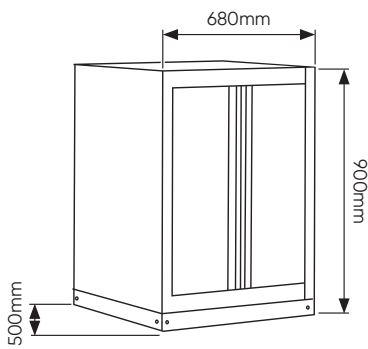

SERIE588

WORKSHOP MODULAR STORAGE SYSTEM (18 PCS)  
+ 4 TRAY EVA TRAY IN CARBON FIBER FINISH SET

ACERO  
STEEL

INOX  
SS

267,40Kg

IT CONTAINS

x1	16490	TALL CABINET
x1	16627	4-DRAWER CABINET
x1	16628	6-DRAWER CABINET
x1	16500	2-DOOR CABINET
x3	16494	WALL CABINET
x6	16498	PEG BOARD 680X340X25MM (REF.54327)
x1	16600	STAINLESS STEEL BOARD 2040X500MM (REF.54327)
x3	16561	SUPPORT BAR (REF.54327)

COMPONENTS

16500

16628

16627

16494

16498

338x25x680mm

16490