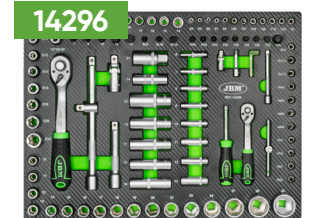

SERIE588

WORKSHOP MODULAR STORAGE SYSTEM (18 PCS)  
+ 4 TRAY EVA TRAY IN CARBON FIBER FINISH SET

ACERO  
STEEL

INOX  
SS

267,40Kg

IT CONTAINS

x1	16490	TALL CABINET
x1	16627	4-DRAWER CABINET
x1	16628	6-DRAWER CABINET
x1	16500	2-DOOR CABINET
x3	16494	WALL CABINET
x6	16498	PEG BOARD 680X340X25MM (REF.54327)
x1	16600	STAINLESS STEEL BOARD 2040X500MM (REF.54327)
x3	16561	SUPPORT BAR (REF.54327)

COMPONENTS

16500

16628

16627

16494

16498

338x25x680mm

16490

## EVA TRY SPARE PARTS

14296

	<b>1/2"</b>	x17	10, 11, 12, 13, 14, 15, 16, 17, 18, 19, 20, 21, 22, 24, 27, 30, 32mm
	<b>1/4"</b>	x13	4, 4.5, 5, 5.5, 6, 7, 8, 9, 10, 11, 12, 13, 14mm
	<b>1/2"</b>	x5	14, 15, 17, 19, 22mm
	<b>1/4"</b>	x8	6, 7, 8, 9, 10, 11, 12, 13mm
	<b>1/2"</b>	x8	E10, E11, E12, E14, E16, E18, E20, E24
	<b>1/4"</b>	x5	E4, E5, E6, E7, E8
	<b>7/16"</b>	x2	1/2" - 1/4"
	<b>1/2"</b>	x2	125, 250mm
	<b>1/4"</b>	x2	50, 100mm
		x2	
	<b>1/2"</b>	x1	
	<b>1/2"</b>	x2	16, 21mm
		x3	1.5, 2, 2.5mm