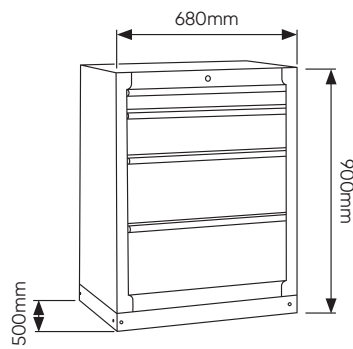

COMPONENTS

16500

16628

16627

16494

16498

338x25x680mm

16490

## EVA TRY SPARE PARTS

14296

	<b>1/2"</b>	x17	10, 11, 12, 13, 14, 15, 16, 17, 18, 19, 20, 21, 22, 24, 27, 30, 32mm
	<b>1/4"</b>	x13	4, 4.5, 5, 5.5, 6, 7, 8, 9, 10, 11, 12, 13, 14mm
	<b>1/2"</b>	x5	14, 15, 17, 19, 22mm
	<b>1/4"</b>	x8	6, 7, 8, 9, 10, 11, 12, 13mm
	<b>1/2"</b>	x8	E10, E11, E12, E14, E16, E18, E20, E24
	<b>1/4"</b>	x5	E4, E5, E6, E7, E8
	<b>7/16"</b>	x2	1/2" - 1/4"
	<b>1/2"</b>	x2	125, 250mm
	<b>1/4"</b>	x2	50, 100mm
		x2	
	<b>1/2"</b>	x1	
	<b>1/2"</b>	x2	16, 21mm
		x3	1.5, 2, 2.5mm