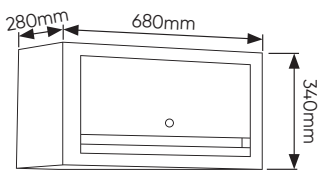

COMPONENTS

16500

16628

16627

16494

16498

338x25x680mm

16490

## EVA TRY SPARE PARTS

14296

	<b>1/2"</b>	x17	10, 11, 12, 13, 14, 15, 16, 17, 18, 19, 20, 21, 22, 24, 27, 30, 32mm
	<b>1/4"</b>	x13	4, 4.5, 5, 5.5, 6, 7, 8, 9, 10, 11, 12, 13, 14mm
	<b>1/2"</b>	x5	14, 15, 17, 19, 22mm
	<b>1/4"</b>	x8	6, 7, 8, 9, 10, 11, 12, 13mm
	<b>1/2"</b>	x8	E10, E11, E12, E14, E16, E18, E20, E24
	<b>1/4"</b>	x5	E4, E5, E6, E7, E8
	<b>7/16"</b>	x2	1/2" - 1/4"
	<b>1/2"</b>	x2	125, 250mm
	<b>1/4"</b>	x2	50, 100mm
		x2	
	<b>1/2"</b>	x1	
	<b>1/2"</b>	x2	16, 21mm
		x3	1.5, 2, 2.5mm