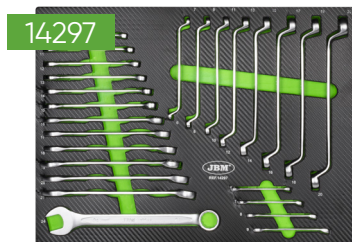

16600

COMPONENTS

16561

SERIE588

## EVA TRY SPARE PARTS

14296

	<b>1/2"</b>	x17	10, 11, 12, 13, 14, 15, 16, 17, 18, 19, 20, 21, 22, 24, 27, 30, 32mm
	<b>1/4"</b>	x13	4, 4.5, 5, 5.5, 6, 7, 8, 9, 10, 11, 12, 13, 14mm
	<b>1/2"</b>	x5	14, 15, 17, 19, 22mm
	<b>1/4"</b>	x8	6, 7, 8, 9, 10, 11, 12, 13mm
	<b>1/2"</b>	x8	E10, E11, E12, E14, E16, E18, E20, E24
	<b>1/4"</b>	x5	E4, E5, E6, E7, E8
	<b>7/16"</b>	x2	1/2" - 1/4"
	<b>1/2"</b>	x2	125, 250mm
	<b>1/4"</b>	x2	50, 100mm
		x2	
	<b>1/2"</b>	x1	
	<b>1/2"</b>	x2	16, 21mm
		x3	1.5, 2, 2.5mm

		x2	PH1, PH2
		x2	PZ1, PZ2
	<b>1/4"</b>	x4	3, 4, 5, 6mm
		x3	SL4, SL5.5, SL6.5
		x8	T8, T10, T15, T20, T25, T27, T30
		x2	PH3, PH4
		x2	PZ3, PZ4
	<b>8mm</b>	x5	7, 8, 10, 12, 14mm
		x3	SL8, SL10, SL12
		x5	T40, T45, T50, T55, T60
		x1	1/4"
		x1	1/4"
	<b>1/2"</b>	x1	8mm