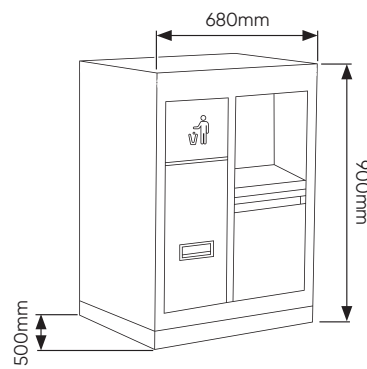

## IT CONTAINS

x1	16491	CORNER WALL CABINET
x1	16492	CORNER CABINET WITH MDF BOARD
x1	16493	CABINET WITH 3 DRAWERS WITH PAPER REEL HOLDER
x2	16494	WALL CABINET
x1	17747	STAINLESS STEEL BOARD 1360X500X38MM (REF.16627/16628/16500)
x1	16836	STAINLESS STEEL CORNER BOARD (REF.54327)
x4	16498	PEG BOARD 680X340X25MM (REF.54327)
x1	16500	2-DOOR CABINET
x1	16516	SET OF 4 PEG BOARDS FOR CORNER CABINET (REF. 16492)
x6	16561	SUPPORT BAR (REF.54327)

COMPONENTS

16492

16493

16500

16491

16494

16498

338x25x680mm

17747

1360x500x38mm

16836

800x500x425x40mm

16516

225x38x775mm

COMPONENTS

16561