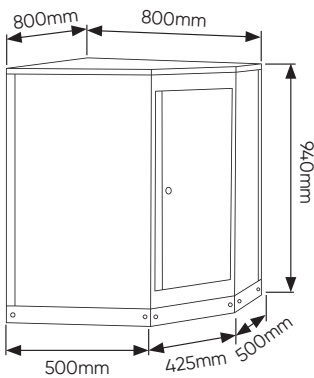

## IT CONTAINS

x1	16491	CORNER WALL CABINET
x1	16492	CORNER CABINET WITH MDF BOARD
x1	16493	CABINET WITH 3 DRAWERS WITH PAPER REEL HOLDER
x2	16494	WALL CABINET
x1	17747	STAINLESS STEEL BOARD 1360X500X38MM (REF.16627/16628/16500)
x1	16836	STAINLESS STEEL CORNER BOARD (REF.54327)
x4	16498	PEG BOARD 680X340X25MM (REF.54327)
x1	16500	2-DOOR CABINET
x1	16516	SET OF 4 PEG BOARDS FOR CORNER CABINET (REF. 16492)
x6	16561	SUPPORT BAR (REF.54327)

COMPONENTS

16492

16493

16500

16491

16494

16498

338x25x680mm

17747

1360x500x38mm

16836

800x500x425x40mm

16516

225x38x775mm

COMPONENTS

16561