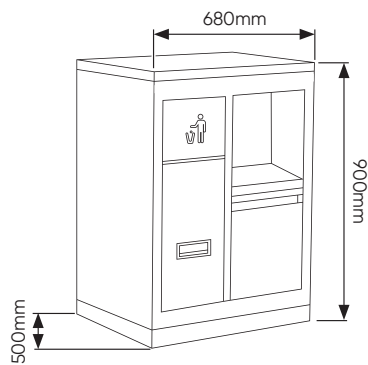

## IT CONTAINS

x1	16493	CABINET WITH 3 DRAWERS WITH PAPER REEL HOLDER
x2	16494	WALL CABINET
x1	17747	STAINLESS STEEL BOARD 1360X500X38MM (REF.16627/16628/16500)
x4	16498	PEG BOARD 680X340X25MM (REF.54327)
x1	16500	2-DOOR CABINET
x3	16561	SUPPORT BAR (REF.54327)

COMPONENTS

16500

16493

16494

16498

338x25x680mm

17747

16561