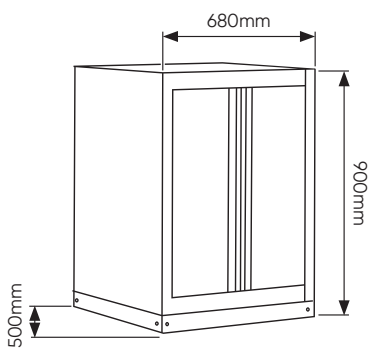

## IT CONTAINS

x1	16493	CABINET WITH 3 DRAWERS WITH PAPER REEL HOLDER
x2	16494	WALL CABINET
x1	17747	STAINLESS STEEL BOARD 1360X500X38MM (REF.16627/16628/16500)
x4	16498	PEG BOARD 680X340X25MM (REF.54327)
x1	16500	2-DOOR CABINET
x3	16561	SUPPORT BAR (REF.54327)

COMPONENTS

16500

16493

16494

16498

338x25x680mm

17747

16561