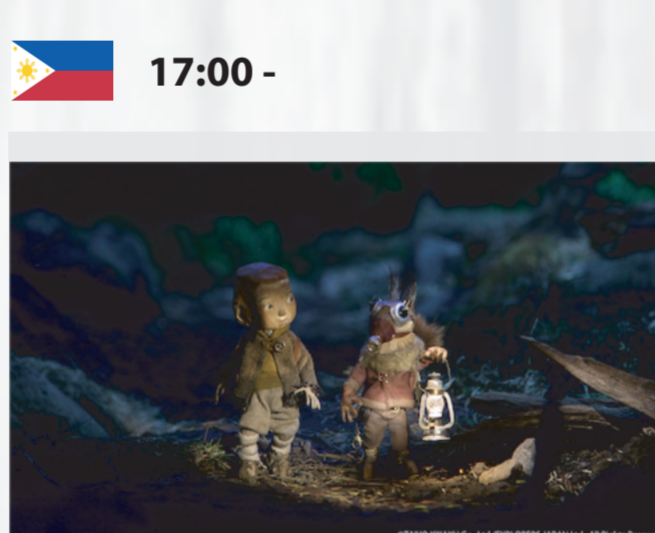

## DAY 7 - November 26

**Tora-san in Goto** (2016)  
Documentary • 1h 54m

Takeshi Yoshiro Stop Motion Animation  
**Moon of a sleepless night** (2015)  
Animation • 27min

**Café Funiculi Funicula** (2018)  
Drama, Fantasy • 1h 56m