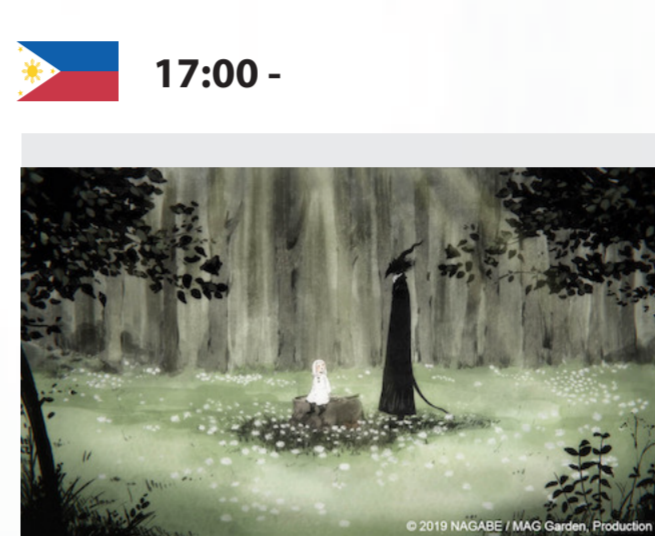

Production I.G Animation
The Girl from the Other Side (2019)
Animation • 9min