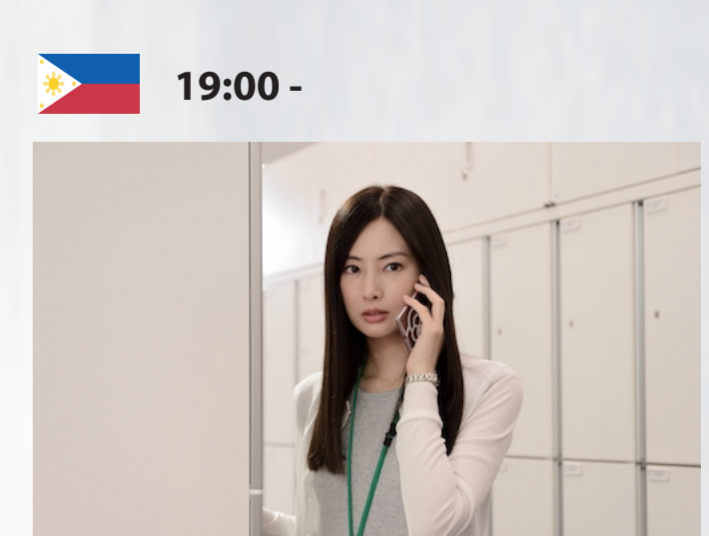

## DAY 9 - November 28

**0.5mm** (2014)  
Drama • 3h 16m

**The Great Passage** (2013)  
Drama, Romance • 2h 13m

Production I.G Animation  
**Drawer Hobs** (2011)  
Animation • 24min

**Stolen Identity** (2018)  
Mystery, Thriller • 1h 56m