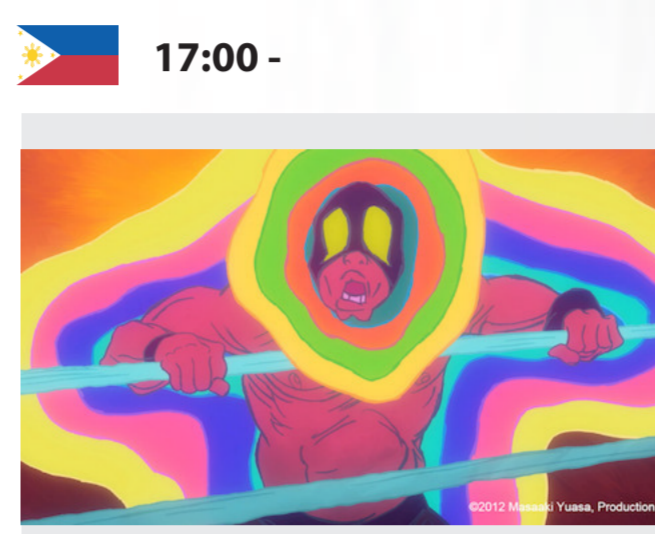

I.G Animation
KICK-HEART (2013)
Animation • 13min