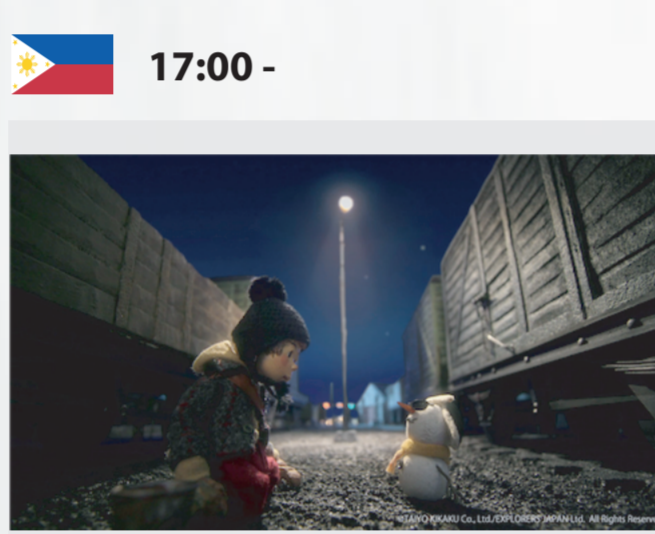

Takeshi Yoshiro Stop Motion Animation
NORMAN THE SNOWMAN -The Northern Light- (2013)
Animation • 25min