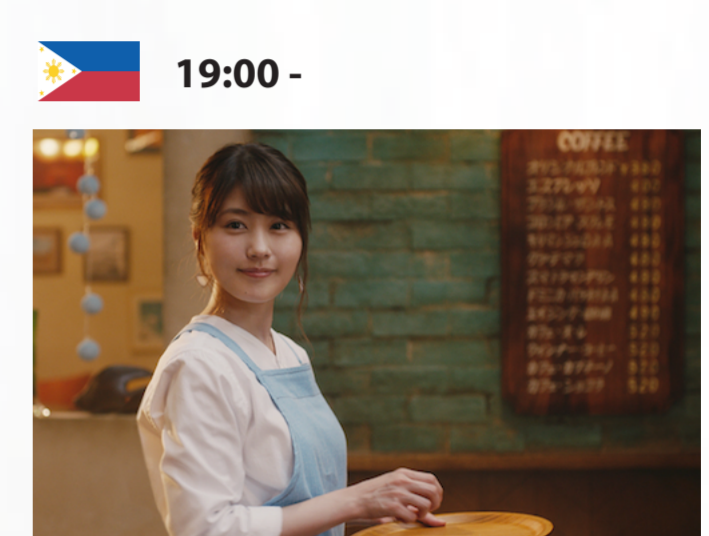

Café Funiculi Funicula (2018)
Drama, Fantasy • 1h 56m