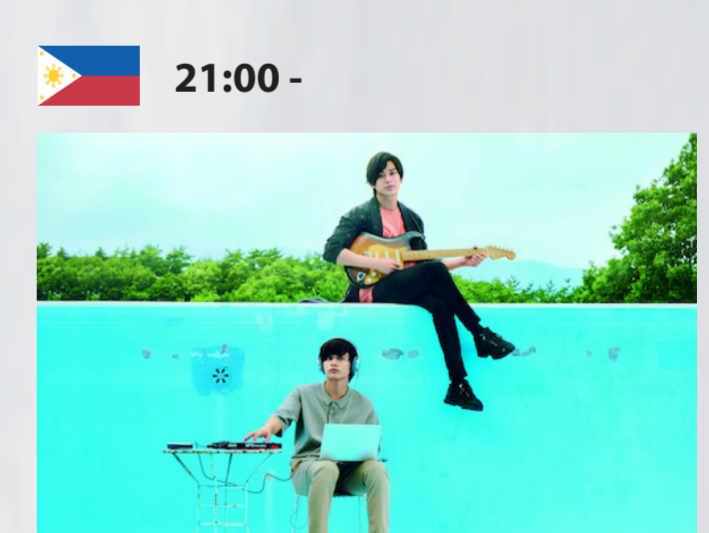

Our 30-Minute Sessions (2020)
Romance • 1h 54m