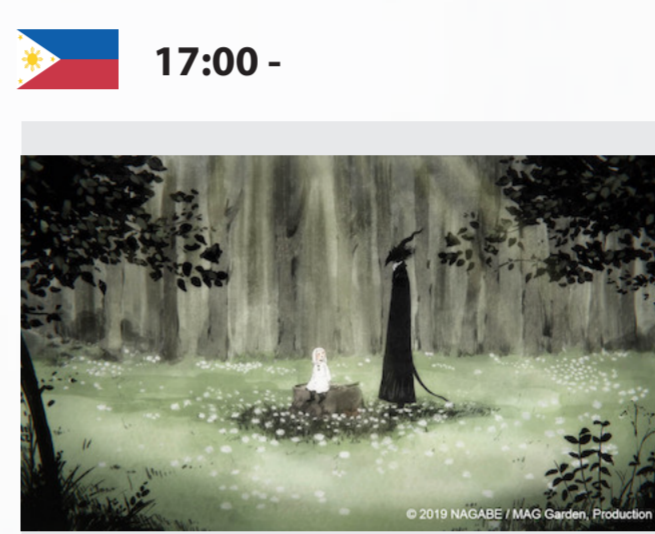

Production I.G Animation
The Girl from the Other Side (2019)
Animation • 9min