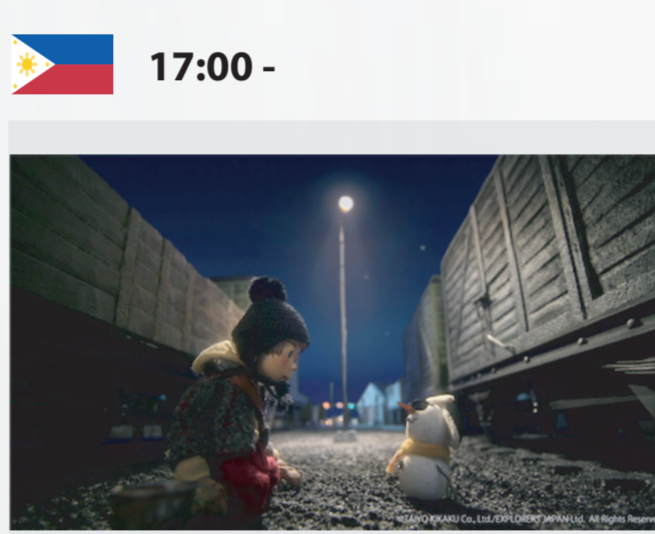

Takeshi Yoshiro Stop Motion Animation
NORMAN THE SNOWMAN -The Northern Light- (2013)
Animation • 25min