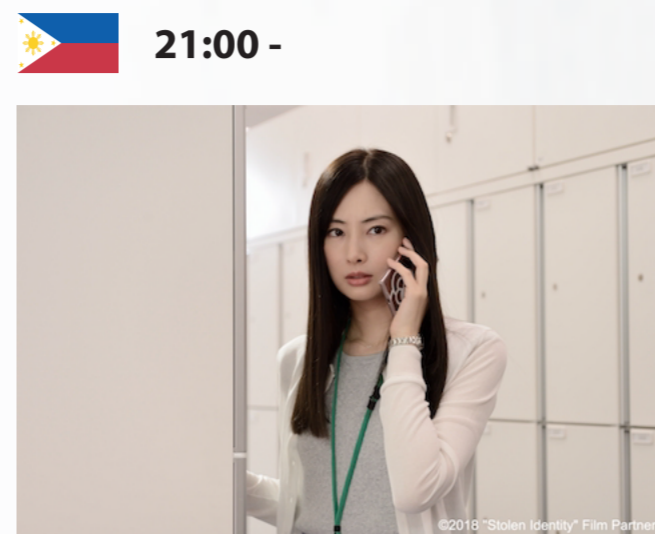

## DAY 1 - November 20

**Project Dreams - How to Build Mazinger Z's Hangar** (2020)  
Drama • 1h 54m

Takeshi Yoshiro Stop Motion Animation  
**GON, THE LITTLE FOX** (2019)  
Animation • 27min

**Stolen Identity** (2019)  
Mystery, Thriller • 1h 56m