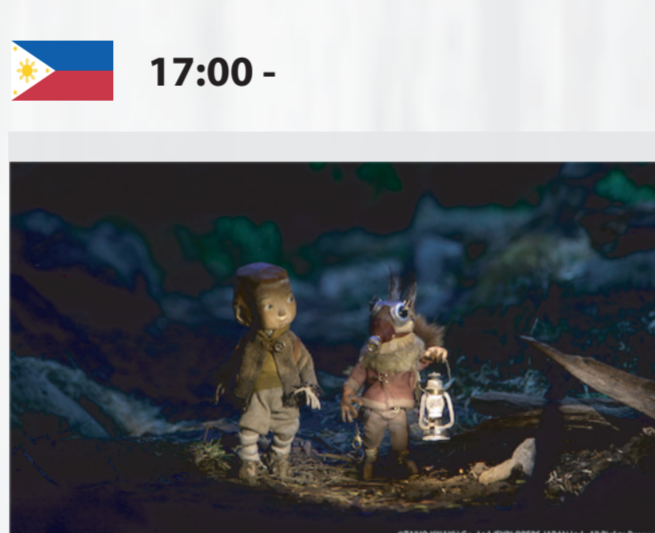

## DAY 7 - November 26

**Tora-san in Goto** (2016)  
Documentary • 1h 54m

Takeshi Yoshiro Stop Motion Animation  
**Moon of a sleepless night** (2015)  
Animation • 27min

**Café Funiculi Funicula** (2018)  
Drama, Fantasy • 1h 56m