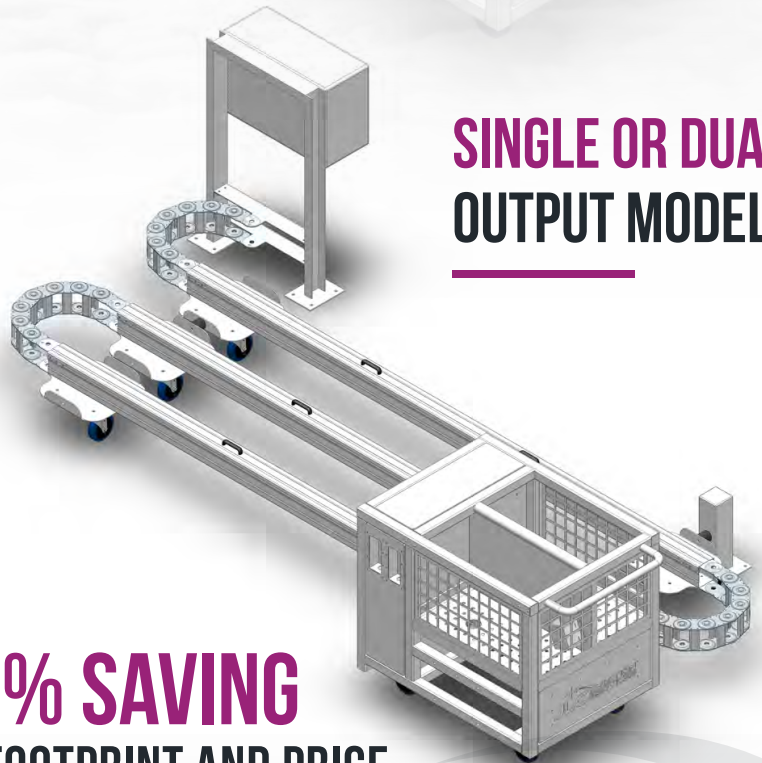

www.jlc-group.co.uk
+44 (0)1293 567929
sales@jlc-group.co.uk

INTRODUCING THE BRAND NEW ALLIGATOR CABLE CARRIER

**SINGLE OR DUAL
OUTPUT MODELS**

**30% SAVING
ON FOOTPRINT AND PRICE**

KEY POINTS

- ✓ Stainless Steel
- ✓ Articulated Knuckle
- ✓ One Man Operation
- ✓ Modular Construction
- ✓ Universally Handed
- ✓ Compact Footprint
- ✓ Low Maintenance
- ✓ Up to 30M Reach