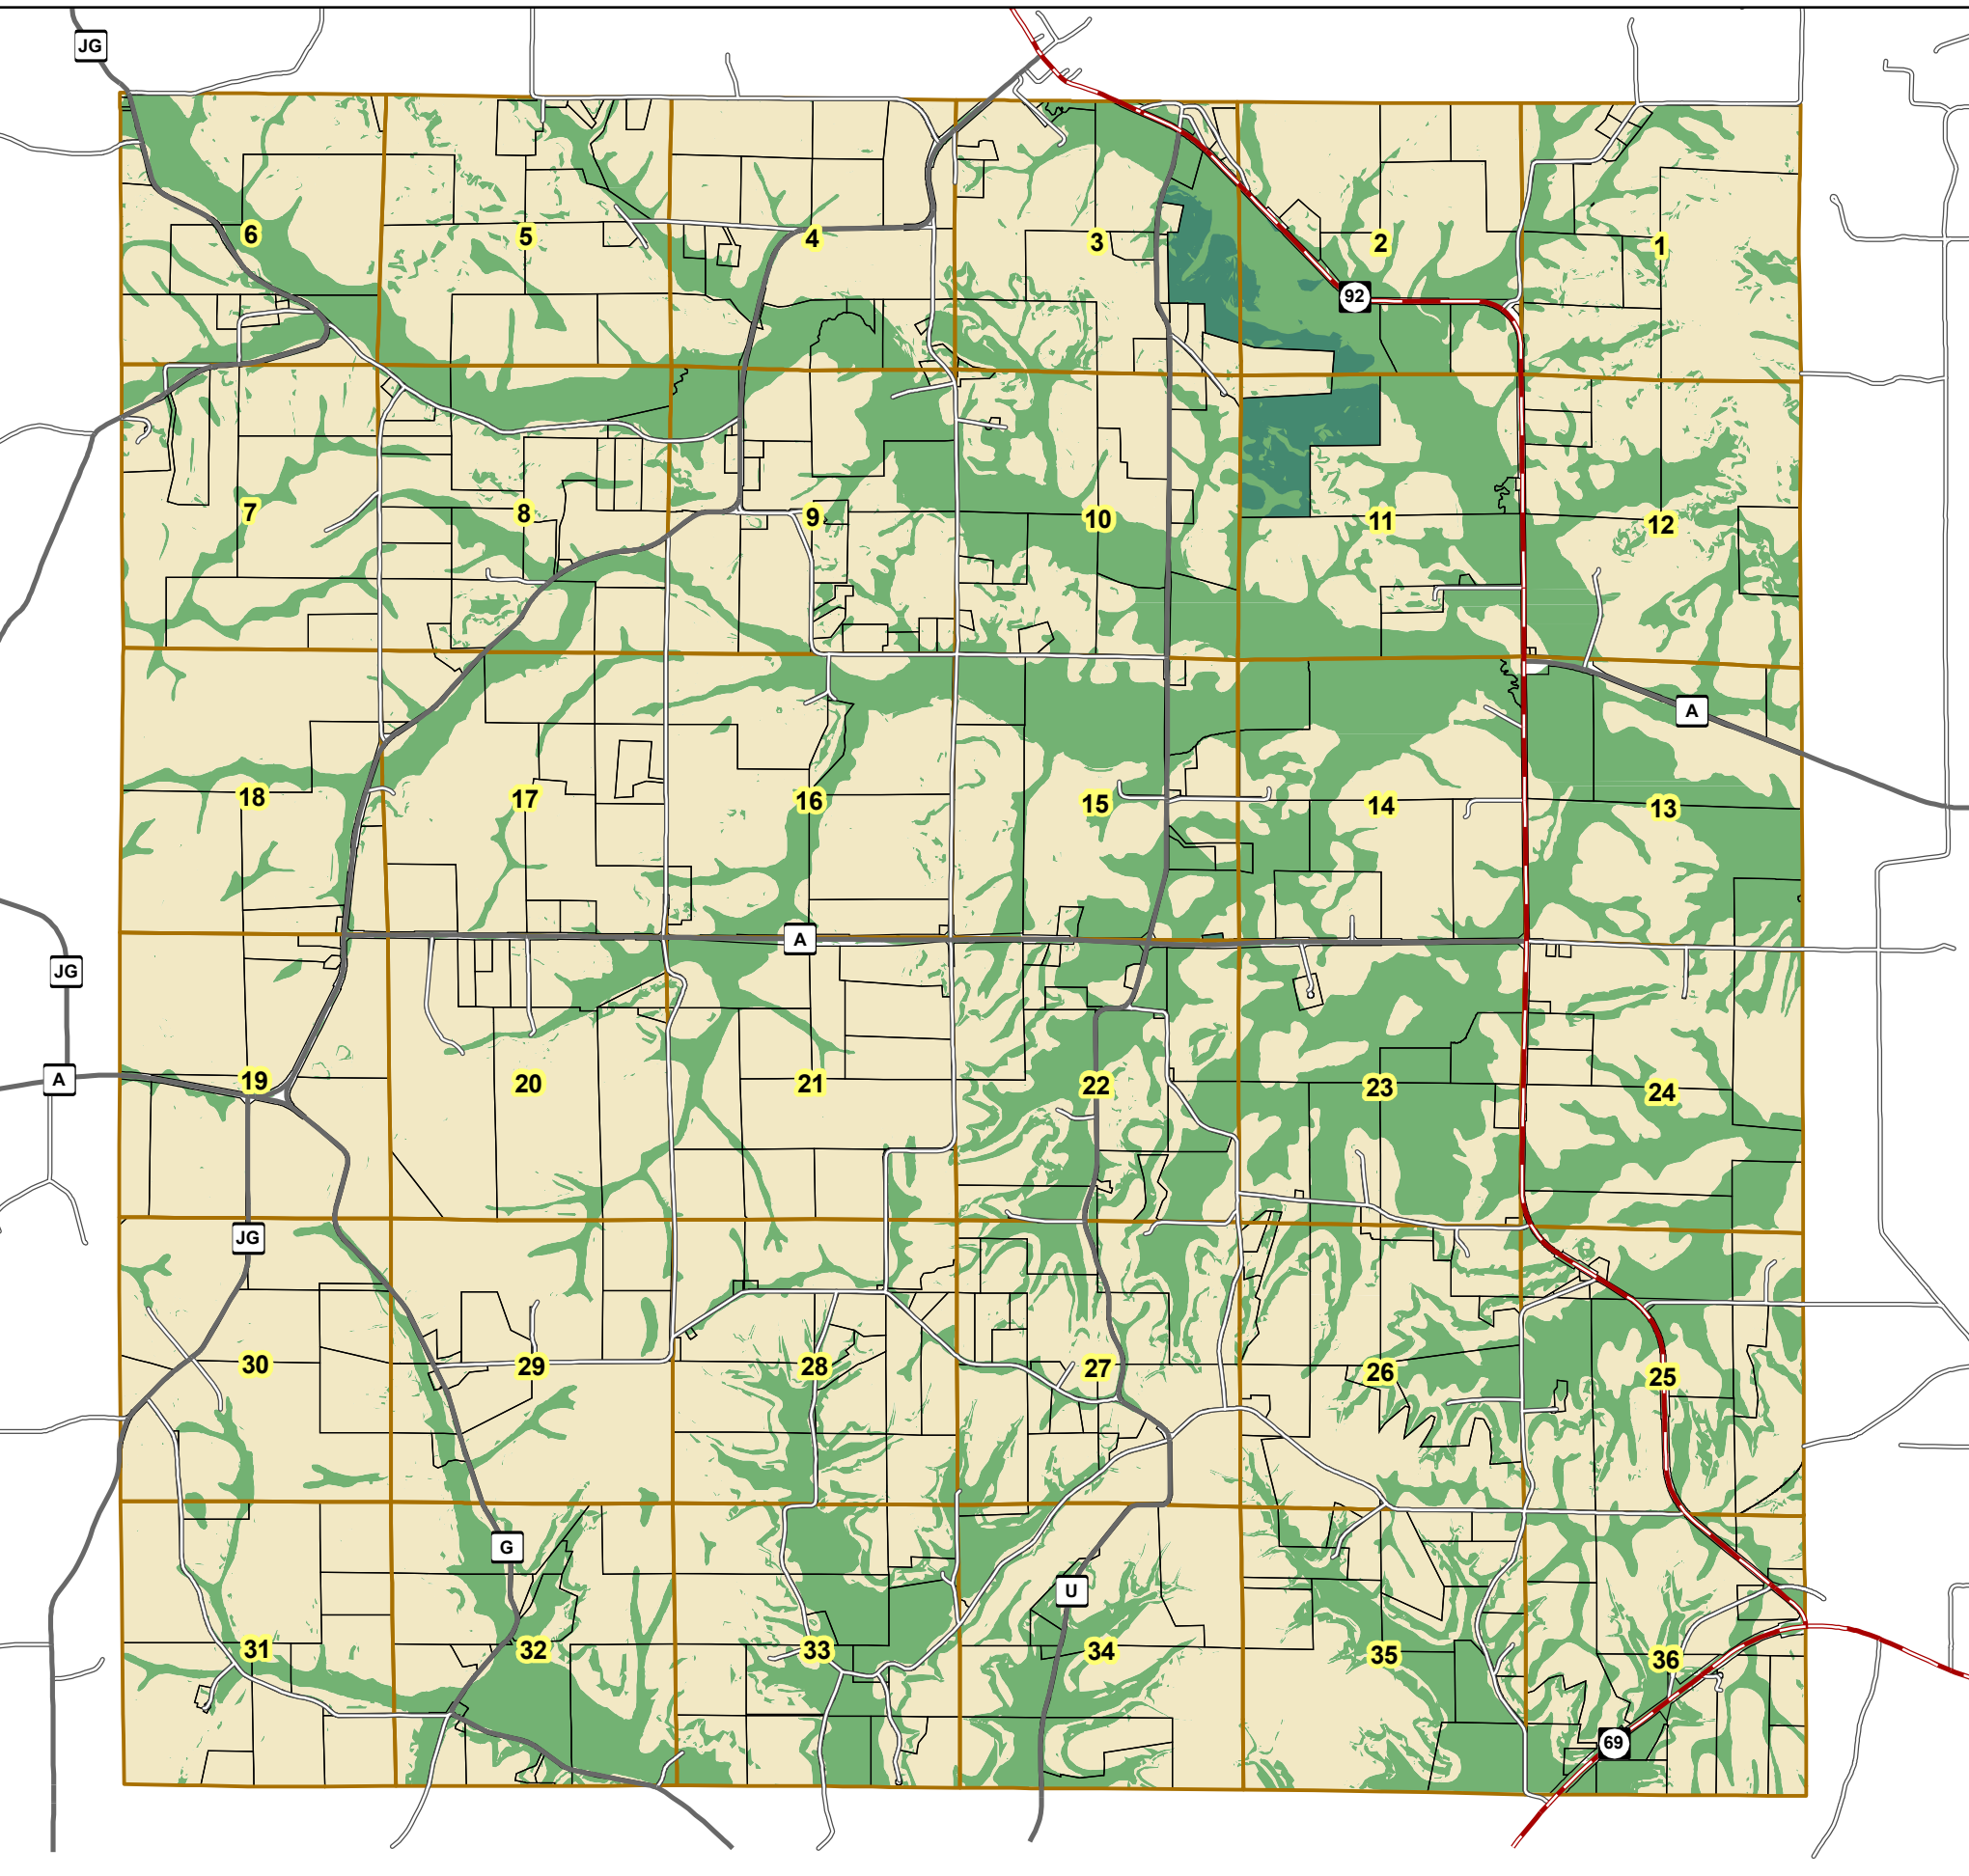

# Town of Primrose Comprehensive Plan Planned Land Use

## Legend

- Primrose landholdings
- Agricultural Preservation Areas
- Environmental and Resource Protection Corridors
- Public\_Lands\_District
- Sections

\* revised 12/8/09