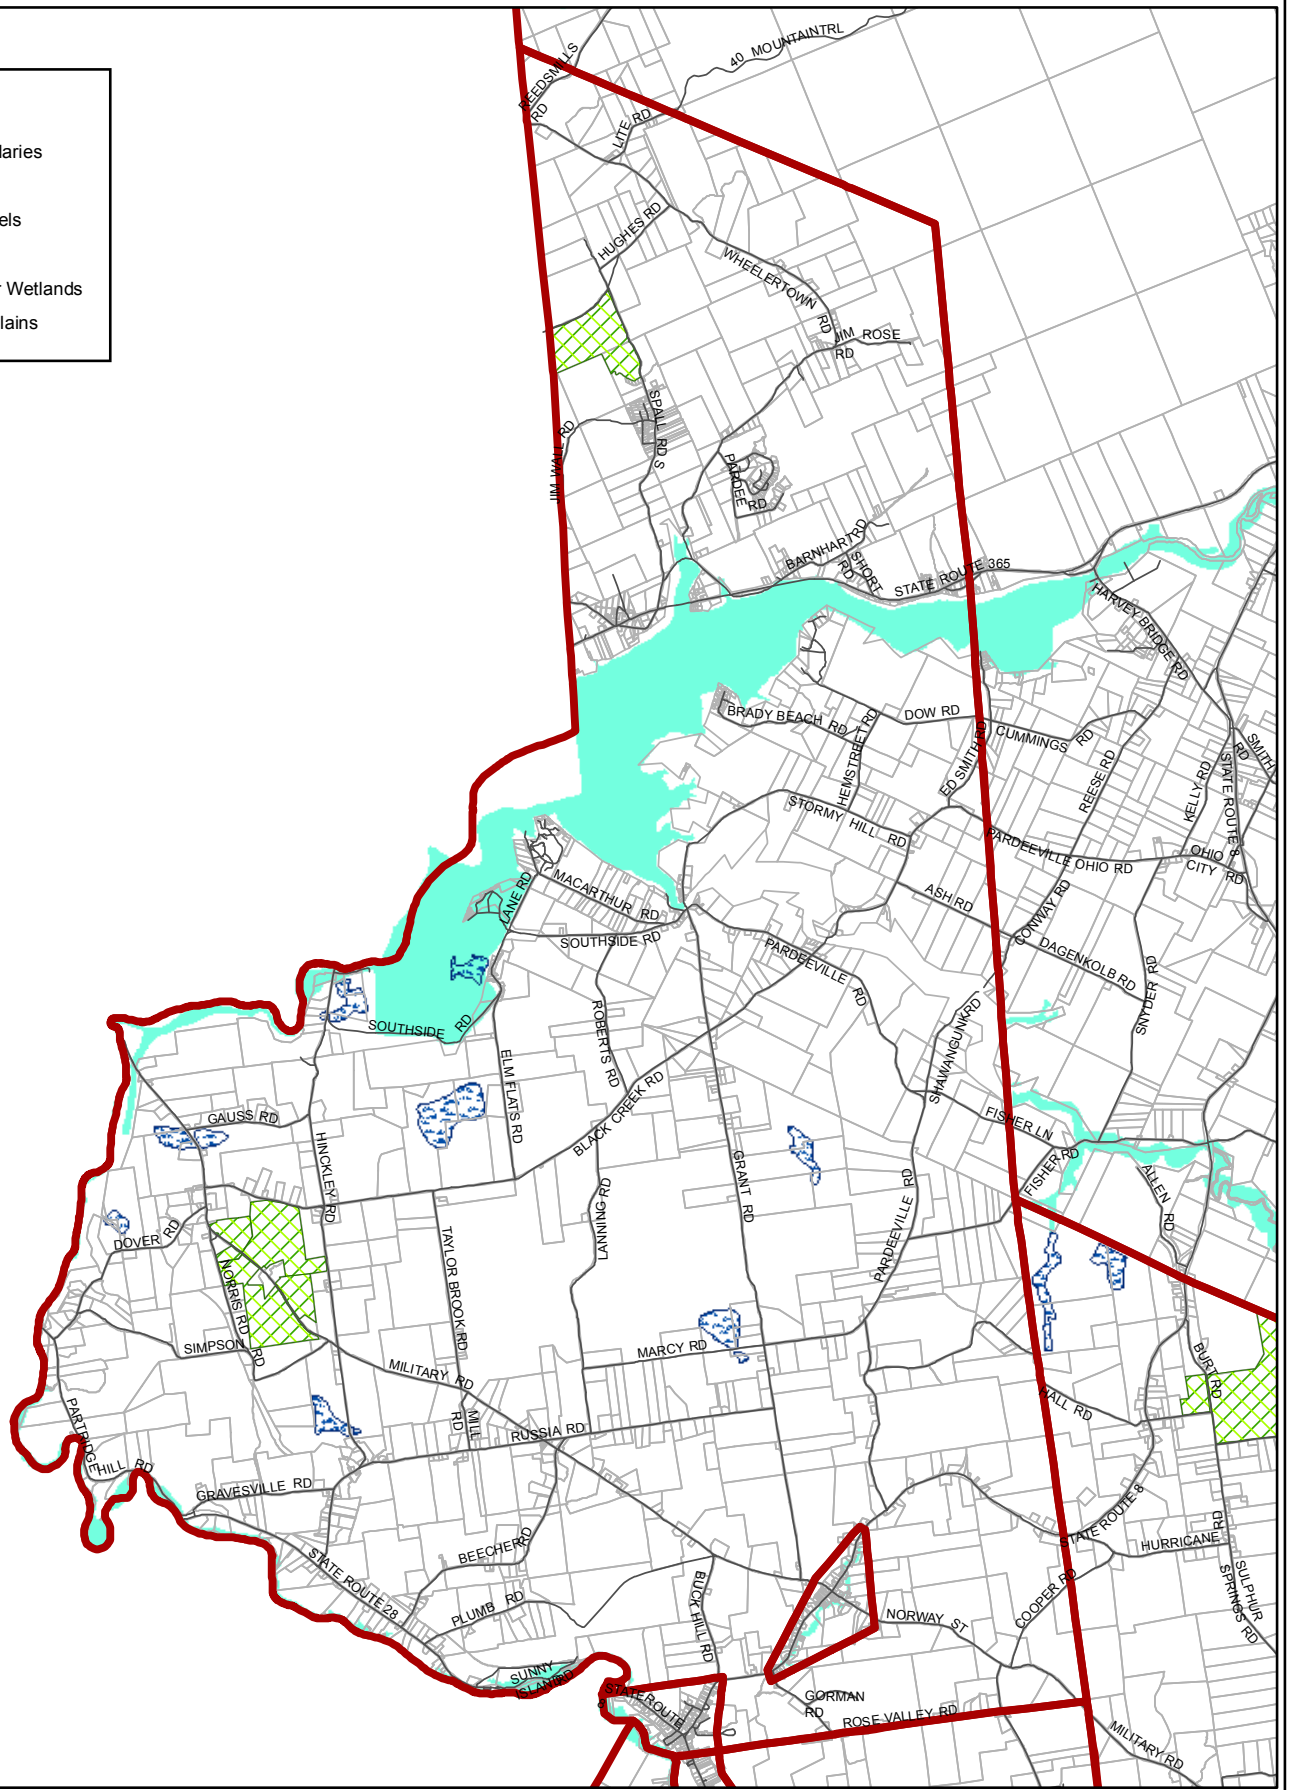

Legend

-  Municipal Boundaries
-  Roads
-  Ag. District Parcels
-  Parcels
-  NYS Freshwater Wetlands
-  100 Year Floodplains

Agricultural District Properties
Town of Russia

Date of Mapping: April 13, 2011

This information has been compiled for planning purposes and may not be reproduced or transmitted for commercial purposes or for any other purpose without the prior approval of the Herkimer Oneida Counties Comprehensive Planning Program (HOCCPP). The HOCCPP shall not be liable for any misuse or misrepresentation of this information. The HOCCPP makes no claim as to the completeness or accuracy of the data contained hereon.