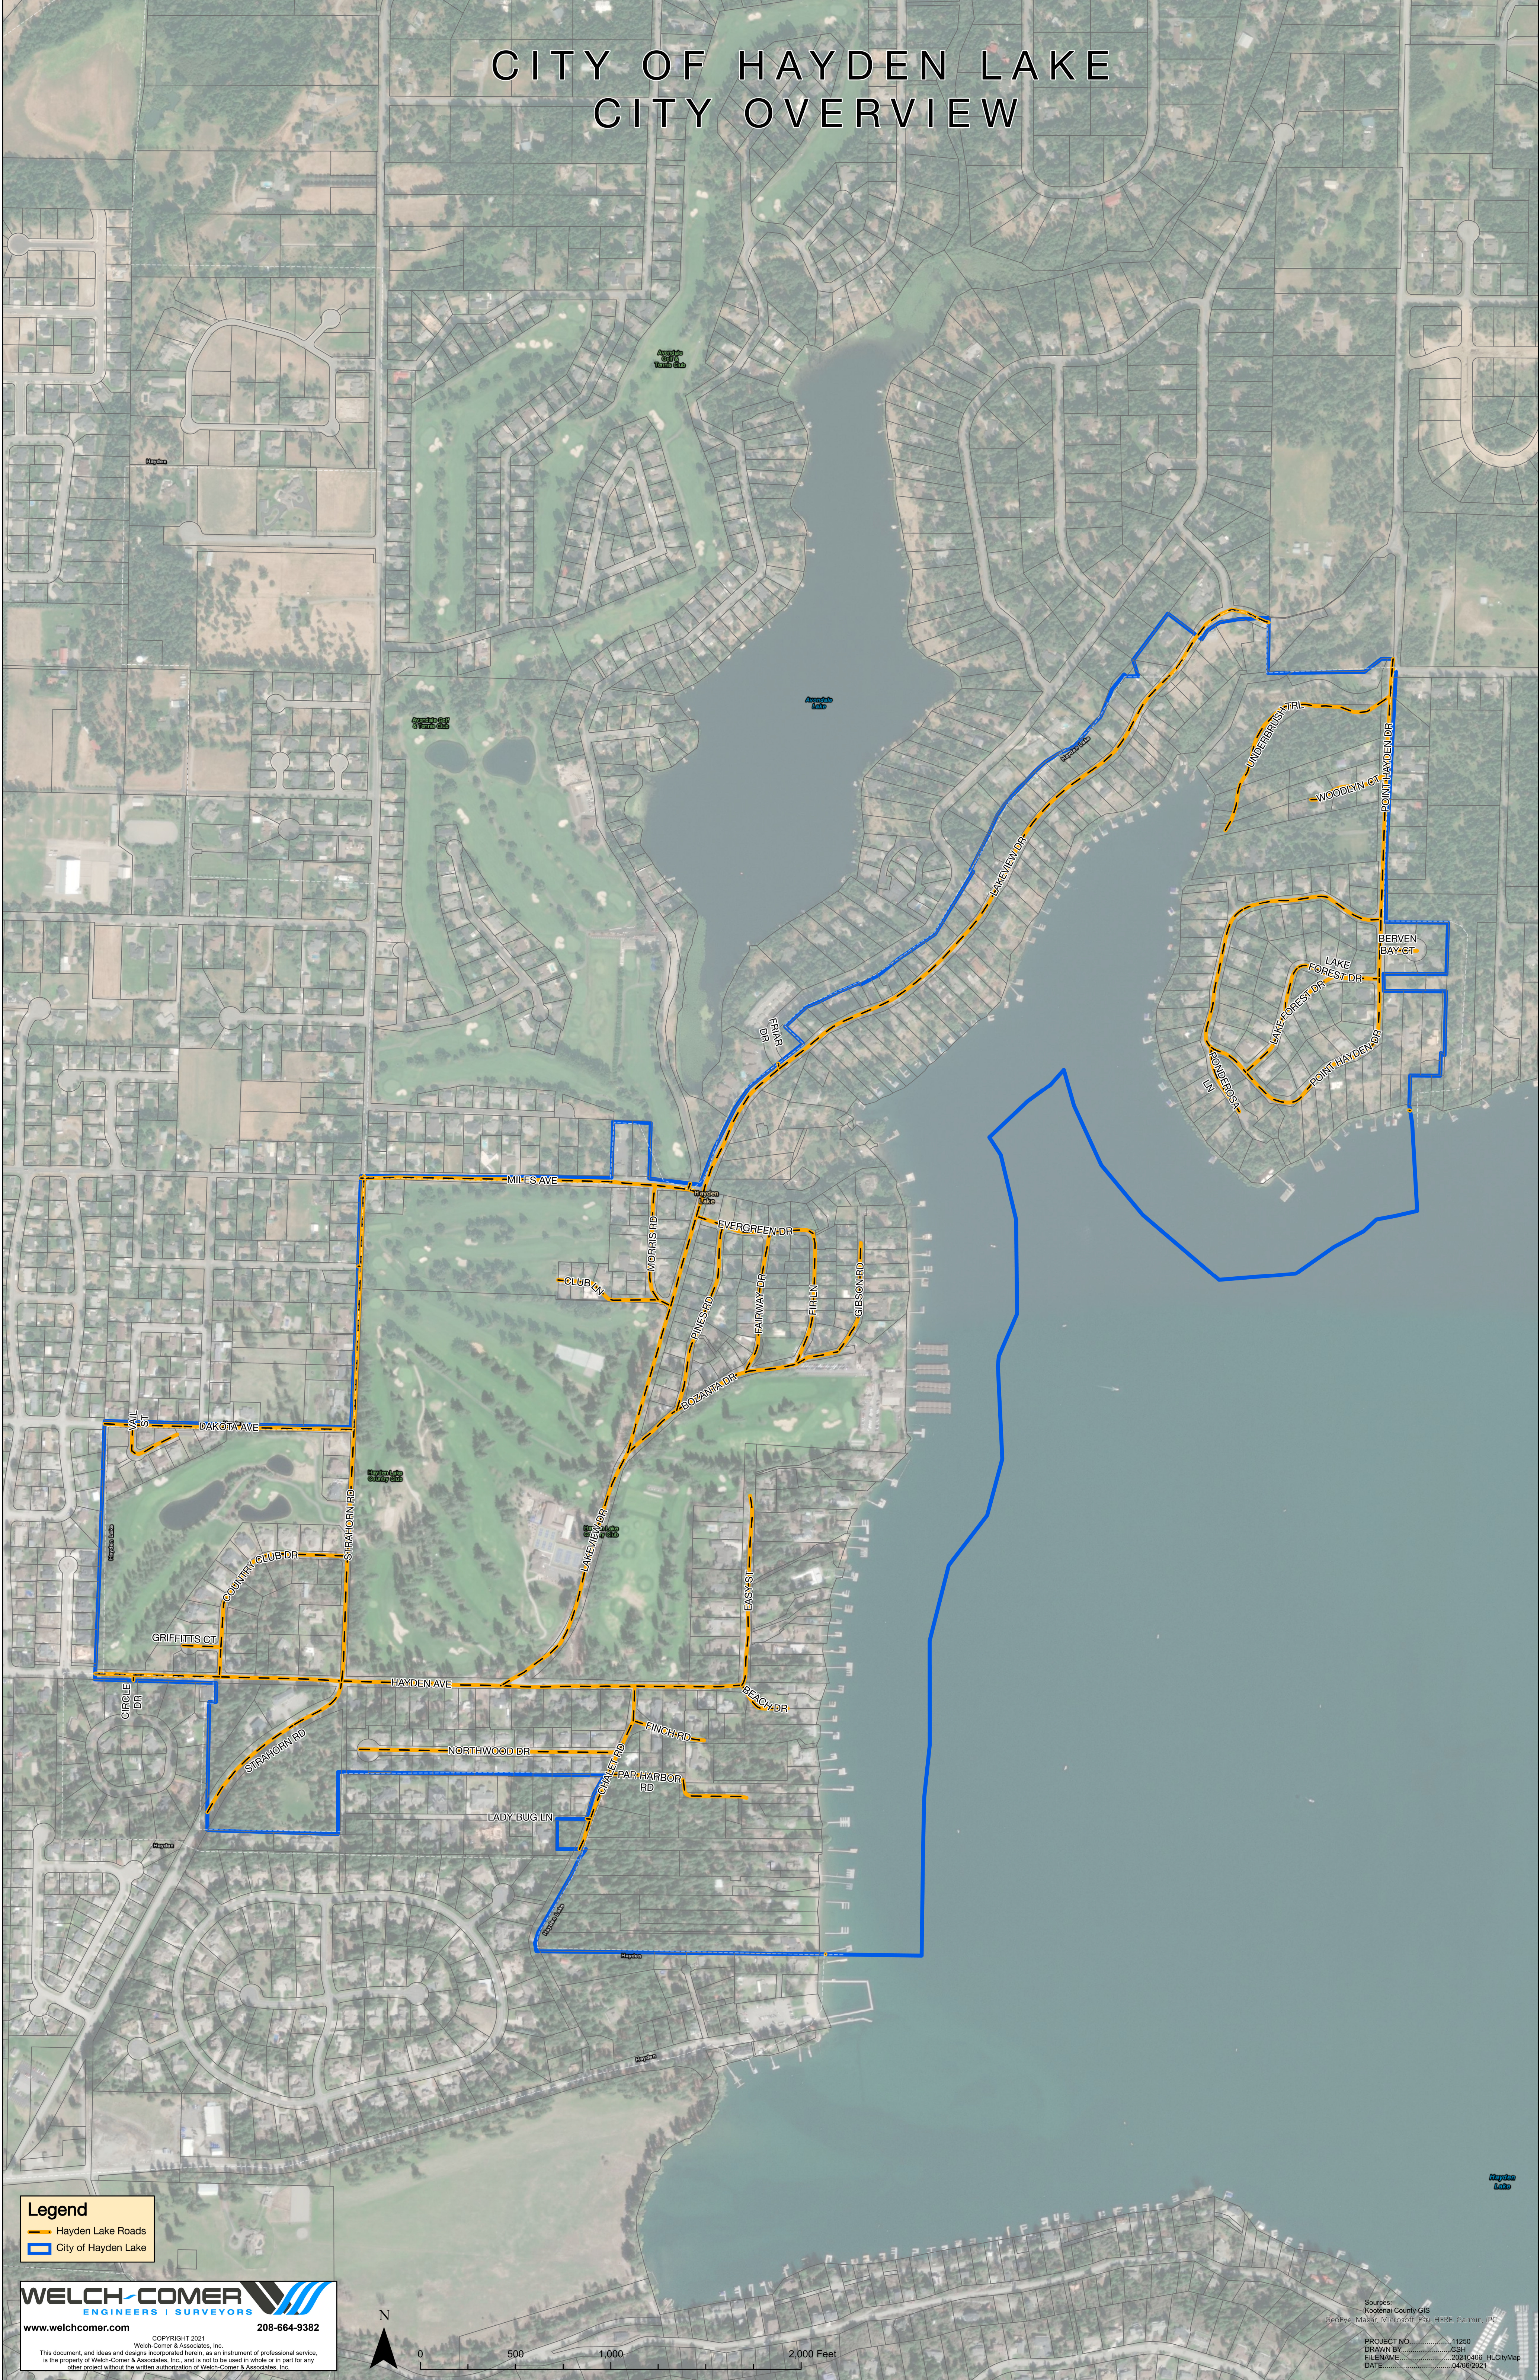

CITY OF HAYDEN LAKE CITY OVERVIEW

Legend

- Hayden Lake Roads
- City of Hayden Lake

WELCH-COMER
ENGINEERS | SURVEYORS

www.welchcomer.com 208-664-9382

0 500 1,000 2,000 Feet

Sources:
Kootenai County GIS
Google, Mapbox, Microsoft, Esri, HERE, Garmin, IPC

PROJECT NO. 11250
DRAWN BY CSH
FILENAME 20210408_HLCityMap
DATE 04/08/2021